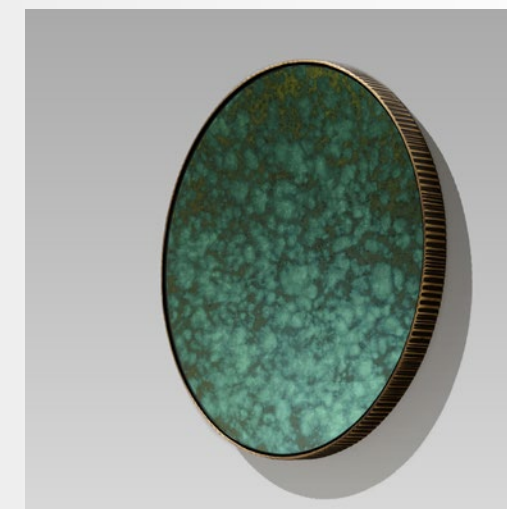

MIRRORS

GREGORIUS PINEO

7071
SIMONE MIRROR

7061.LG
PIEDMONT CURVILINEAR
MIRROR
LARGE

7061.SM
PIEDMONT CURVILINEAR
MIRROR
SMALL

7031.12
PIEDMONT ROUND
MIRROR
12 DIAMETER

7031.18
PIEDMONT ROUND
MIRROR
18 DIAMETER