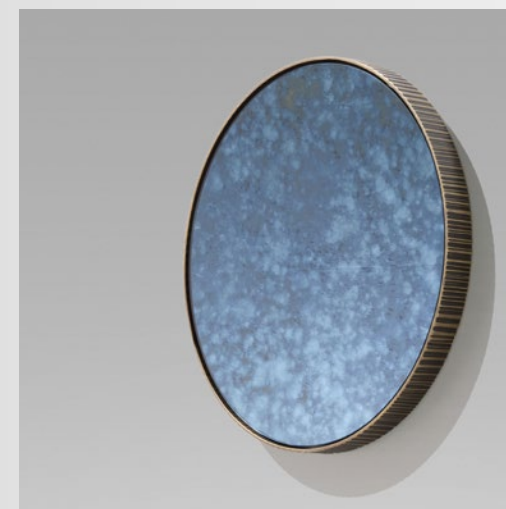

MIRRORS

GREGORIUS PINEO

7071
SIMONE MIRROR

7061.LG
PIEDMONT CURVILINEAR
MIRROR
LARGE

7061.SM
PIEDMONT CURVILINEAR
MIRROR
SMALL

7031.12
PIEDMONT ROUND
MIRROR
12 DIAMETER

7031.18
PIEDMONT ROUND
MIRROR
18 DIAMETER