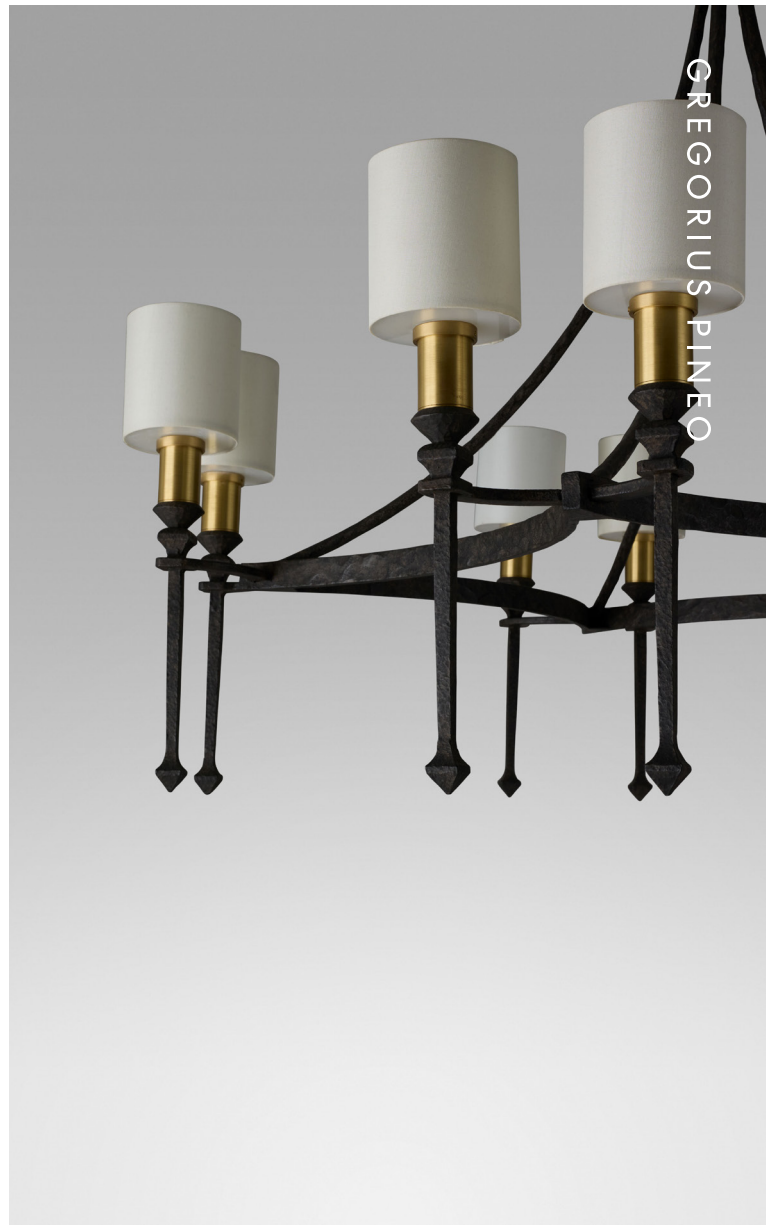

GREGORIUS PINEO

LUGANO CHANDELIER

STYLE N° 8429

LUGANO CHANDELIER

42.5 DIAMETER X 38 H

6 DIAMETER - ROUND CANOPY

IRON FINISHES DESERT BLACK

ARCHITECTURAL BRONZE FINISHES BRUSHED

SHADES 4 DIAMETER TOP X 4 DIAMETER BASE X 4.5 H

GREGORIUS PINEO

LUGANO CHANDELIER

GREGORIUS PINEO

STYLE N° 8429

LUGANO CHANDELIER

42.5 DIA X 38 H

6 DIAMETER - ROUND CANOPY

OVERALL DROP: 78

IRON FINISH: DESERT BLACK

ARCHITECTURAL BRONZE: BRUSHED (RECTANGLE DIFFUSER)

GREGORIUS PINEO

LUGANO CHANDELIER

GREGORIUS PINEO

STYLE N° 8429

LUGANO CHANDELIER

42.5 DIA X 38 H

6 DIAMETER - ROUND CANOPY

OVERALL DROP: 78

IRON FINISH: DESERT BLACK

ARCHITECTURAL BRONZE: BRUSHED (OVAL DIFFUSER)