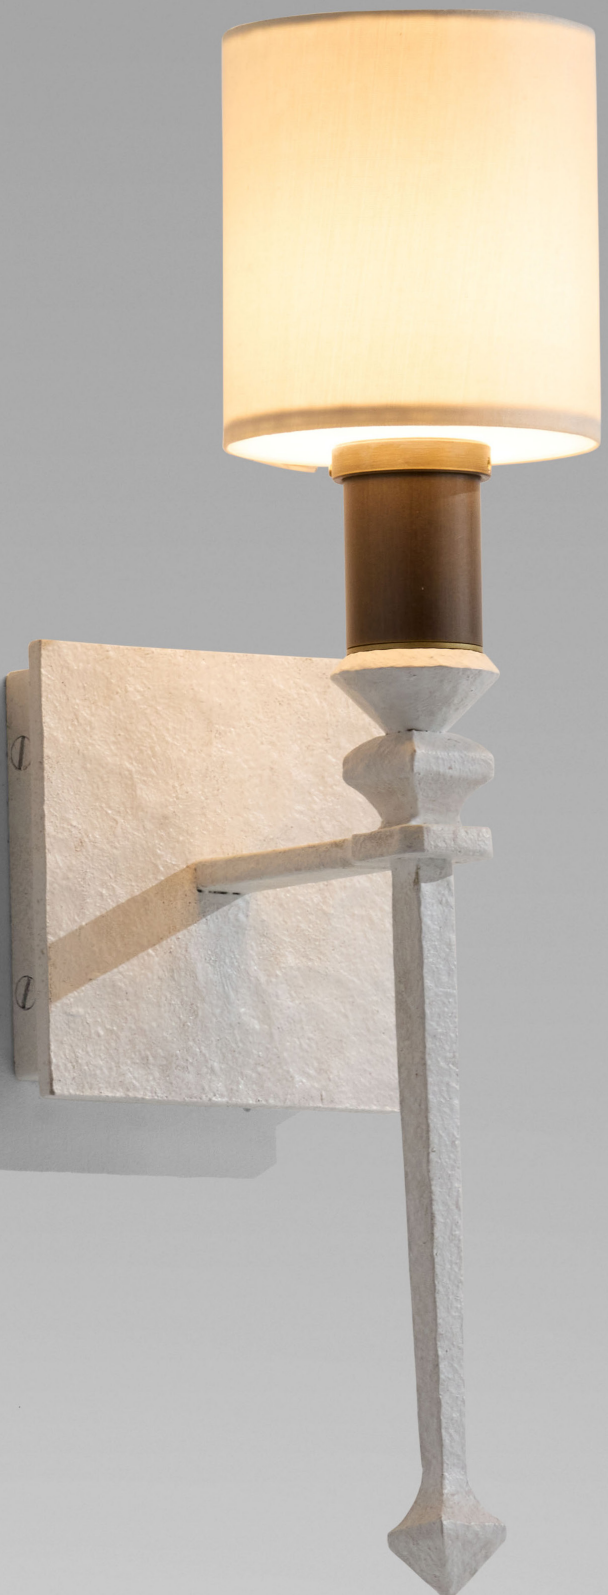

GREGORIUS PINEO

LUGANO SINGLE SCONCE

GREGORIUS PINEO

STYLE N° 8317

LUGANO SINGLE SCONCE WITHOUT BACK PANEL

5 W X 5.75 D X 15.5 H

IRON FINISHES LEAD WHITE

ARCHITECTURAL BRONZE FINISHES LIGHT

SHADE 4 DIAMETER TOP X 4 DIAMETER BASE X 4.5 H