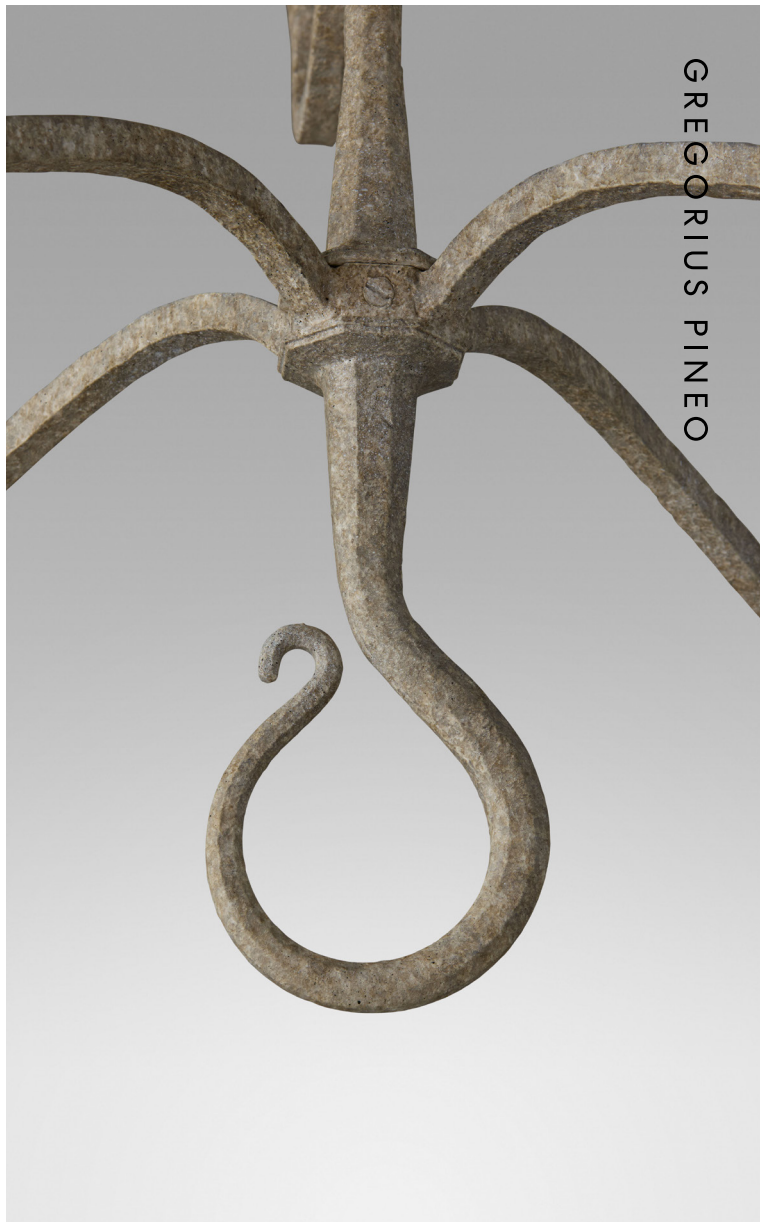

GREGORIUS PINEO

MIDLANDS CHANDELIER

STYLE N° 8039

MIDLANDS CHANDELIER

36 DIAMETER X 41 H

6.5 DIAMETER - ROUND CANOPY

OVERALL DROP: 81

FINISH TREVI

ARMS WAXED CANDLESLEEVES FOR CANDELABRA BULBS