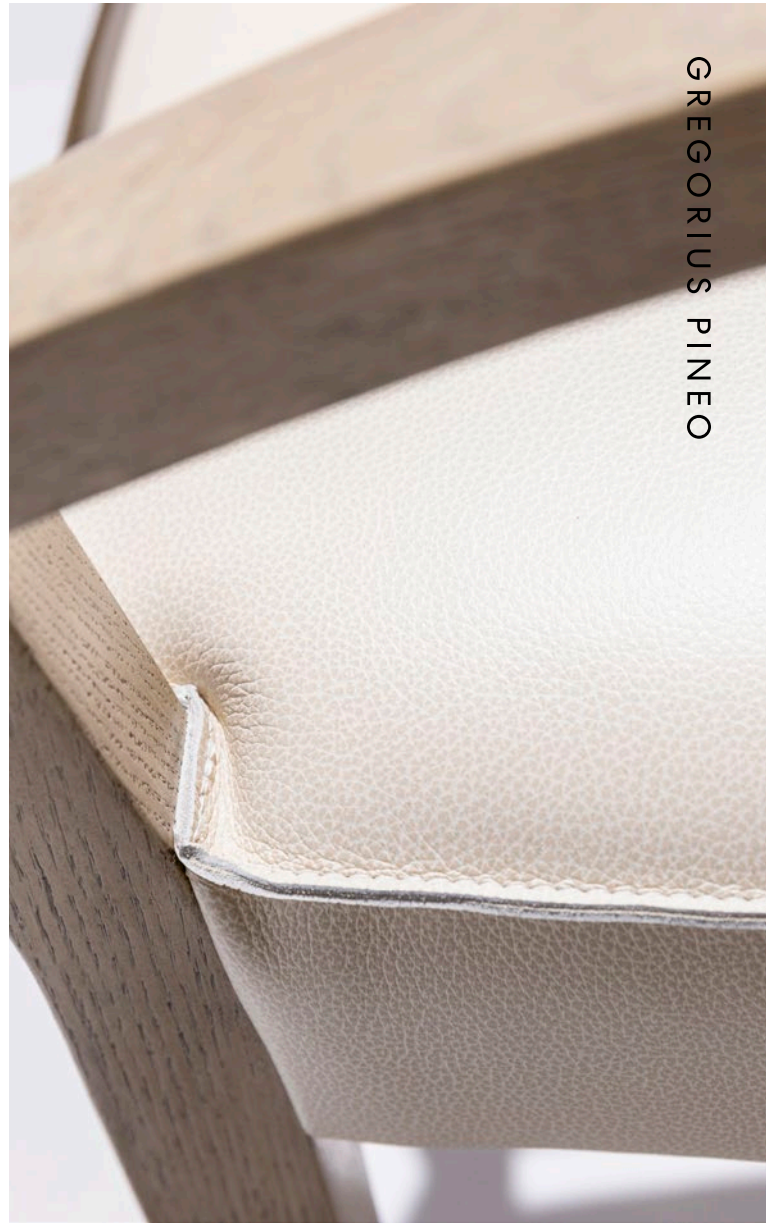

GREGORIUS PINEO

COURTENS LARGE BARSTOOL, WITH ARMS

STYLE N° 6544.UP

COURTENS LARGE BARSTOOL WITH ARMS

UPHOLSTERED

23 W X 23 D X 44 H/N ARM 37 H X SEAT 18.25 D X SEAT 30 H

OAK STAINS OBSIDIAN

FOOT RAIL OXIDIZED BLACK BRASS COVER