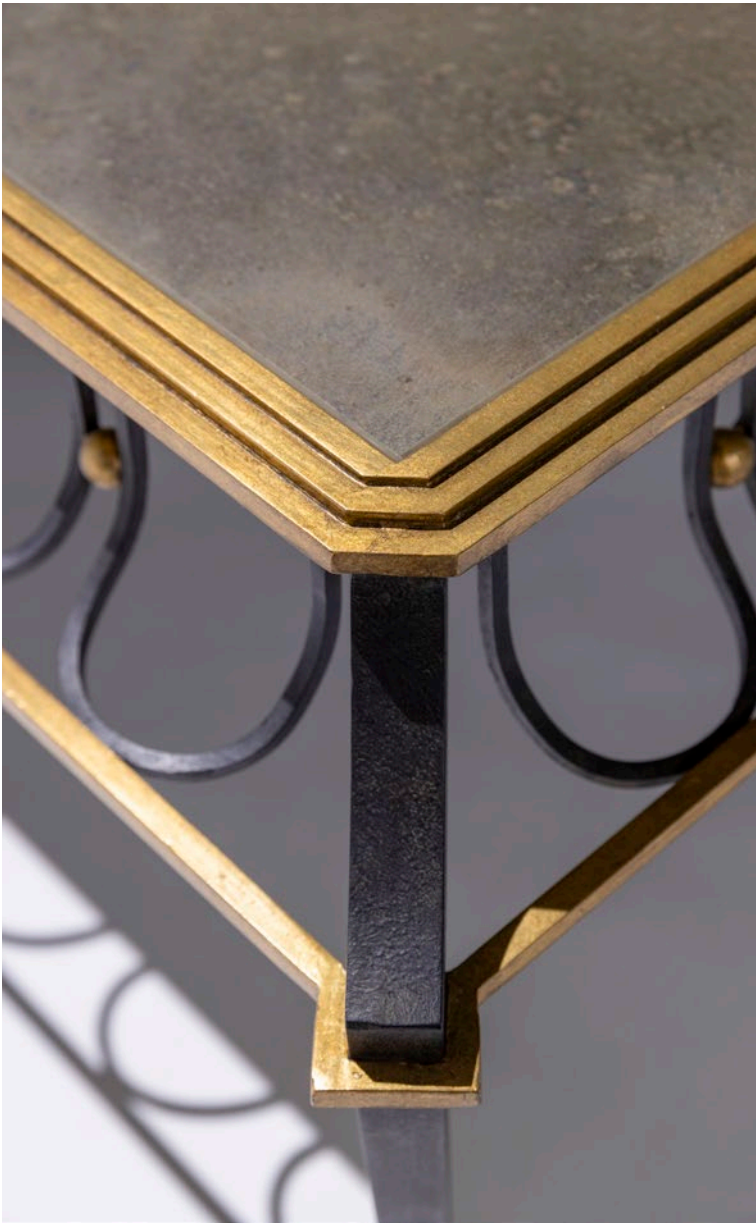

GREGORIUS PINEO

CELFENE COFFEE TABLE

GREGORIUS PINEO

STYLE N° 3764.MD

# CELENE COFFEE TABLE MEDIUM

56.75 W X 35 D X 9 H/N 51.5 W X 28.75 D - TOP FRAME

**IRON FINISHES** DESERT BLACK

**GILDED IRON FINISHES** WORN AGED GOLD

**ANTIQUED COLORLESS MIRRORS** HEAVILY ANTIQUED