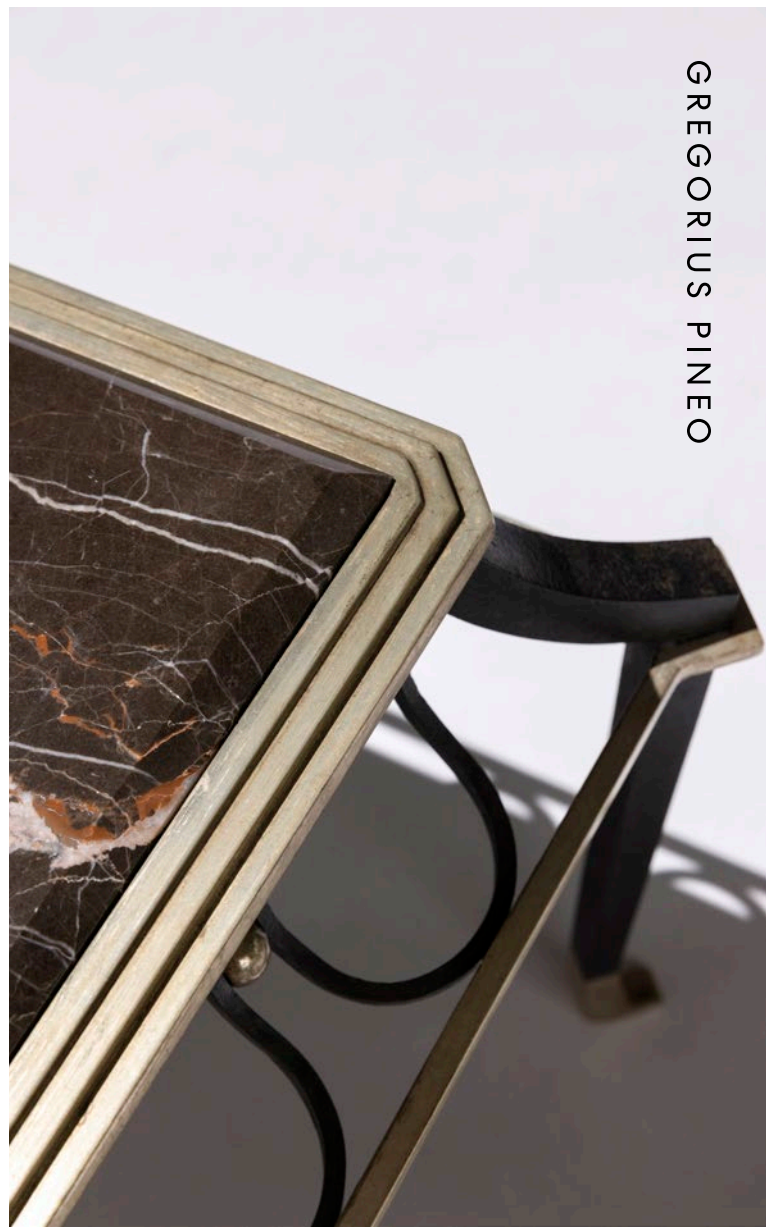

GREGORIUS PINEO

CELÈNE COFFEE TABLE

GREGORIUS PINEO

STYLE N° 3764.LG

# CELENE COFFEE TABLE LARGE

65.5 W X 39.25 D X 19 H/N 60.25 W X 34 D - TOP FRAME

**IRON FINISHES** DESERT BLACK

**GILDED IRON FINISHES** WORN AGED GOLD

**GLASS** CLEAR

GREGORIUS PINEO

CELENE COFFEE TABLE

STYLE N° 3764.LG

# CELENE COFFEE TABLE LARGE

65.5 W X 39.25 D X 19 H/N 60.25 W X 34 D - TOP FRAME

**IRON FINISHES** DESERT BLACK

**GILDED IRON FINISHES** WORN AGED BORGHESE

**STONE TOP** ST. LAURENT MARBLE (LEATHERED)