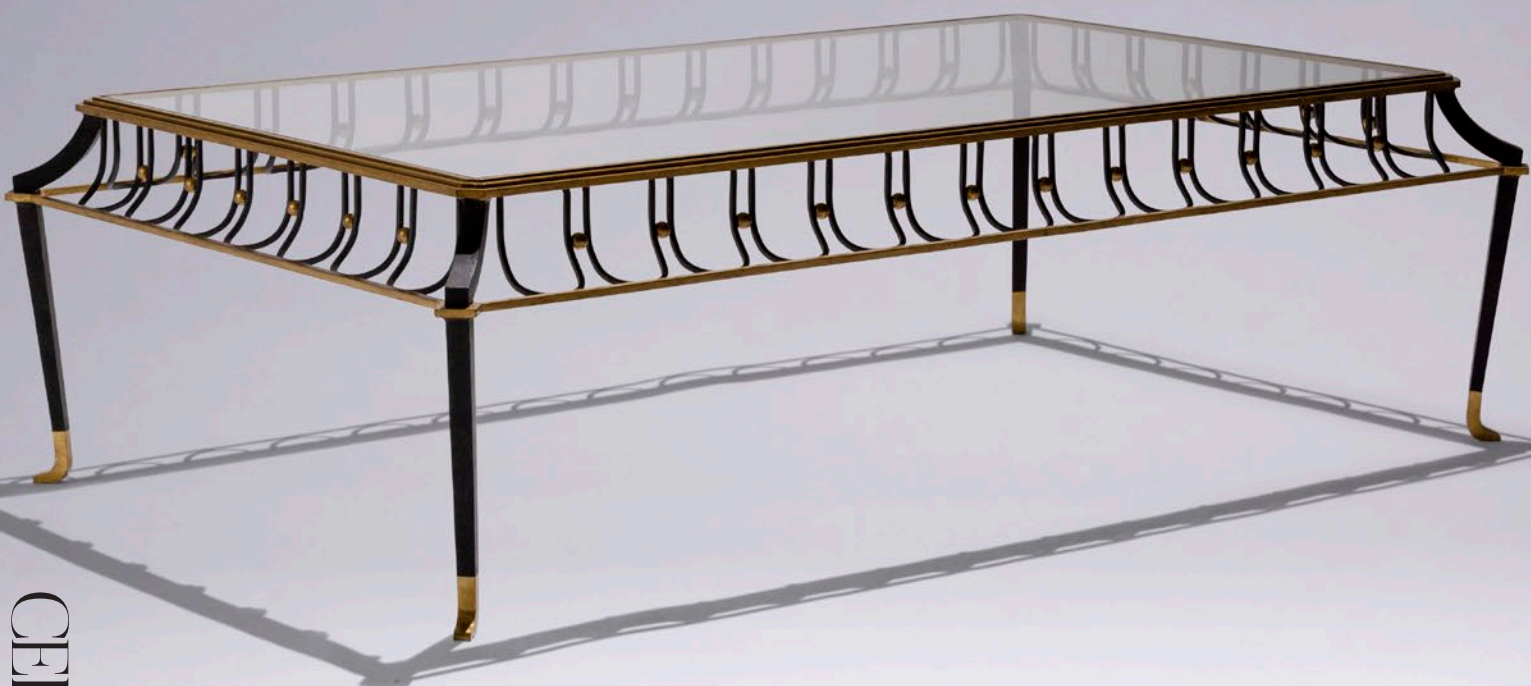

GREGORIUS PINEO

CELÈNE COFFEE TABLE

GREGORIUS PINEO

STYLE N° 3764.LG

# CELENE COFFEE TABLE LARGE

65.5 W X 39.25 D X 19 H/N 60.25 W X 34 D - TOP FRAME

**IRON FINISHES** DESERT BLACK

**GILDED IRON FINISHES** WORN AGED GOLD

**GLASS** CLEAR

GREGORIUS PINEO

CELENE COFFEE TABLE

STYLE N° 3764.LG

# CELENE COFFEE TABLE LARGE

65.5 W X 39.25 D X 19 H/N 60.25 W X 34 D - TOP FRAME

**IRON FINISHES** DESERT BLACK

**GILDED IRON FINISHES** WORN AGED BORGHESE

**STONE TOP** ST. LAURENT MARBLE (LEATHERED)