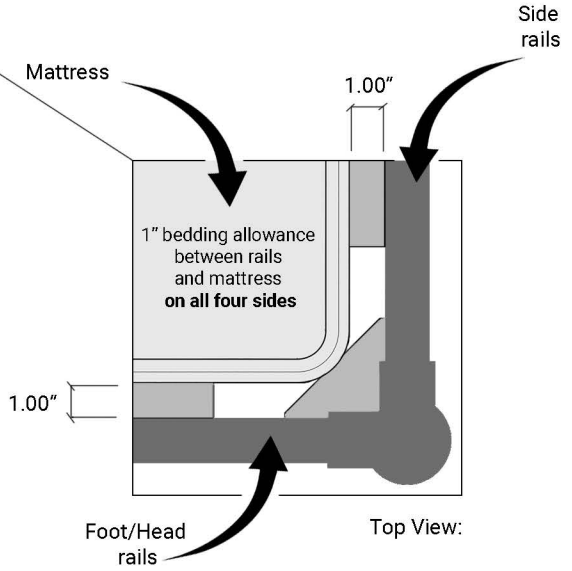

GREGORIUS PINEO

2011.1 Orsay Daybed
 Mattress and box spring

Top View:

Example shown with 4" box spring and 10" H mattress
 Overall mattress height = 25"

Overall Mattress Height (from floor) = 11" (slat height) + box spring height + mattress height

Beds are sized to accommodate standard mattress sizes: Queen – 60 W x 80 D, California King – 72 W x 84 D, Eastern King – 76 W x 80 D

GREGORIUS PINEO

2011.1 Orsay Daybed

Mattress only (no box spring)

Overall Mattress Height (from floor) = 15" (GP platform height) + mattress height

Beds are sized to accommodate standard mattress sizes: Queen – 60 W x 80 D, California King – 72 W x 84 D, Eastern King – 76 W x 80 D