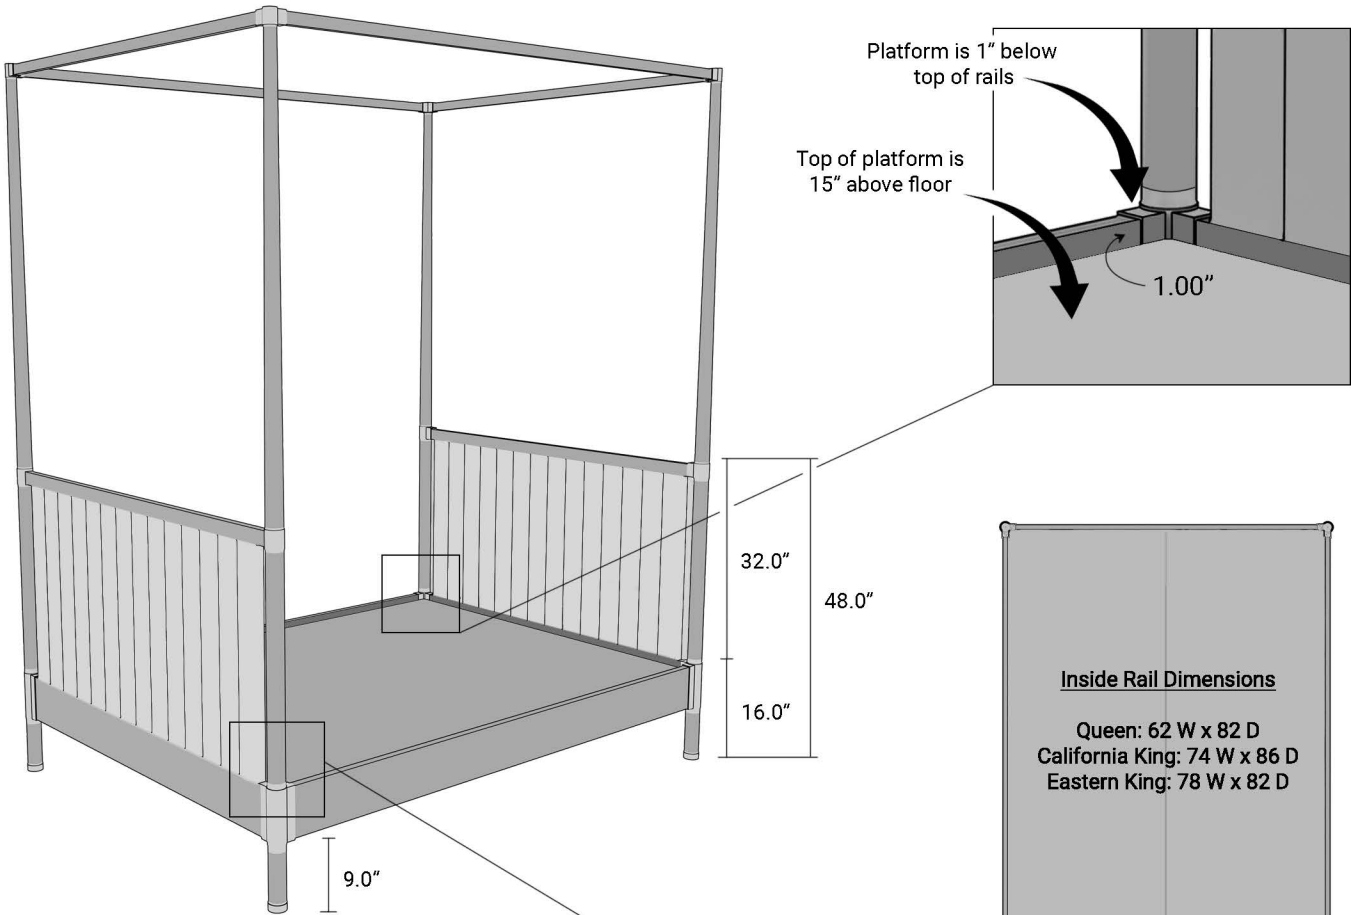

GREGORIUS PINEO

2011.1 Orsay Daybed
 Mattress and box spring

Top View:

Example shown with 4" box spring and 10" H mattress
 Overall mattress height = 25"

Overall Mattress Height (from floor) = 11" (slat height) + box spring height + mattress height

Beds are sized to accommodate standard mattress sizes: Queen – 60 W x 80 D, California King – 72 W x 84 D, Eastern King – 76 W x 80 D

GREGORIUS PINEO

2011.1 Orsay Daybed

Mattress only (no box spring)

Overall Mattress Height (from floor) = 15" (GP platform height) + mattress height

Beds are sized to accommodate standard mattress sizes: Queen – 60 W x 80 D, California King – 72 W x 84 D, Eastern King – 76 W x 80 D