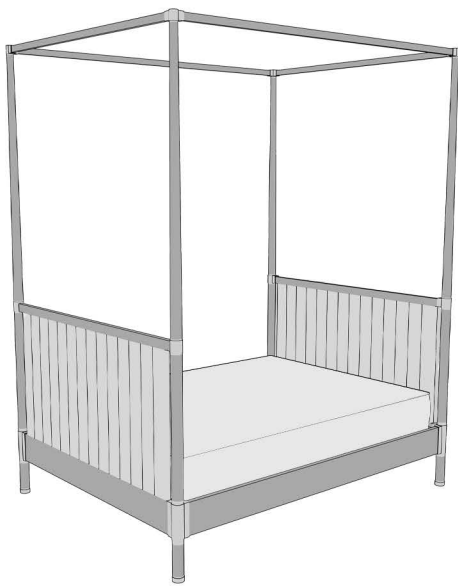

GREGORIUS PINEO

2011.1 Orsay Daybed
 Mattress and box spring

Top View:

Example shown with 4" box spring and 10" H mattress
 Overall mattress height = 25"

Overall Mattress Height (from floor) = 11" (slat height) + box spring height + mattress height

Beds are sized to accommodate standard mattress sizes: Queen – 60 W x 80 D, California King – 72 W x 84 D, Eastern King – 76 W x 80 D

GREGORIUS PINEO

2011.1 Orsay Daybed

Mattress only (no box spring)

Overall Mattress Height (from floor) = 15" (GP platform height) + mattress height

Beds are sized to accommodate standard mattress sizes: Queen – 60 W x 80 D, California King – 72 W x 84 D, Eastern King – 76 W x 80 D