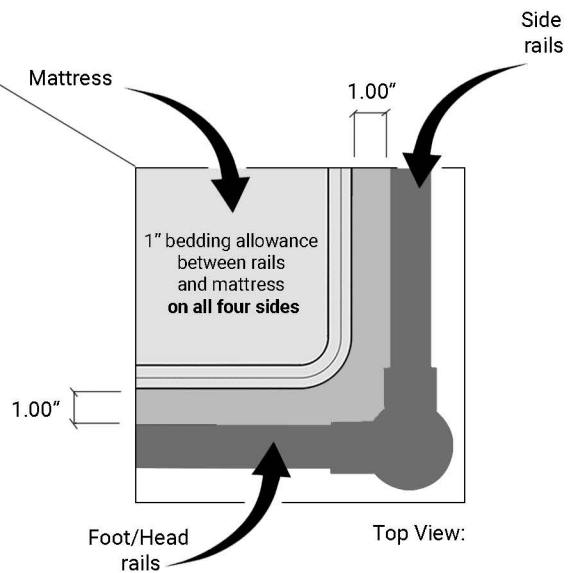

GREGORIUS PINEO

2011.1 Orsay Daybed
 Mattress and box spring

Top View:

Example shown with 4" box spring and 10" H mattress
 Overall mattress height = 25"

Overall Mattress Height (from floor) = 11" (slat height) + box spring height + mattress height

Beds are sized to accommodate standard mattress sizes: Queen – 60 W x 80 D, California King – 72 W x 84 D, Eastern King – 76 W x 80 D

GREGORIUS PINEO

2011.1 Orsay Daybed

Mattress only (no box spring)

Overall Mattress Height (from floor) = 15" (GP platform height) + mattress height

Beds are sized to accommodate standard mattress sizes: Queen – 60 W x 80 D, California King – 72 W x 84 D, Eastern King – 76 W x 80 D