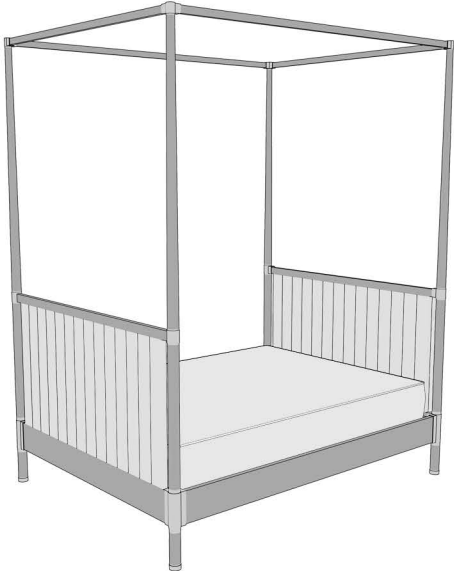

GREGORIUS PINEO

2011.1 Orsay Daybed
 Mattress and box spring

Top View:

Example shown with 4" box spring and 10" H mattress
 Overall mattress height = 25"

Overall Mattress Height (from floor) = 11" (slat height) + box spring height + mattress height

Beds are sized to accommodate standard mattress sizes: Queen – 60 W x 80 D, California King – 72 W x 84 D, Eastern King – 76 W x 80 D

GREGORIUS PINEO

2011.1 Orsay Daybed

Mattress only (no box spring)

Overall Mattress Height (from floor) = 15" (GP platform height) + mattress height

Beds are sized to accommodate standard mattress sizes: Queen – 60 W x 80 D, California King – 72 W x 84 D, Eastern King – 76 W x 80 D