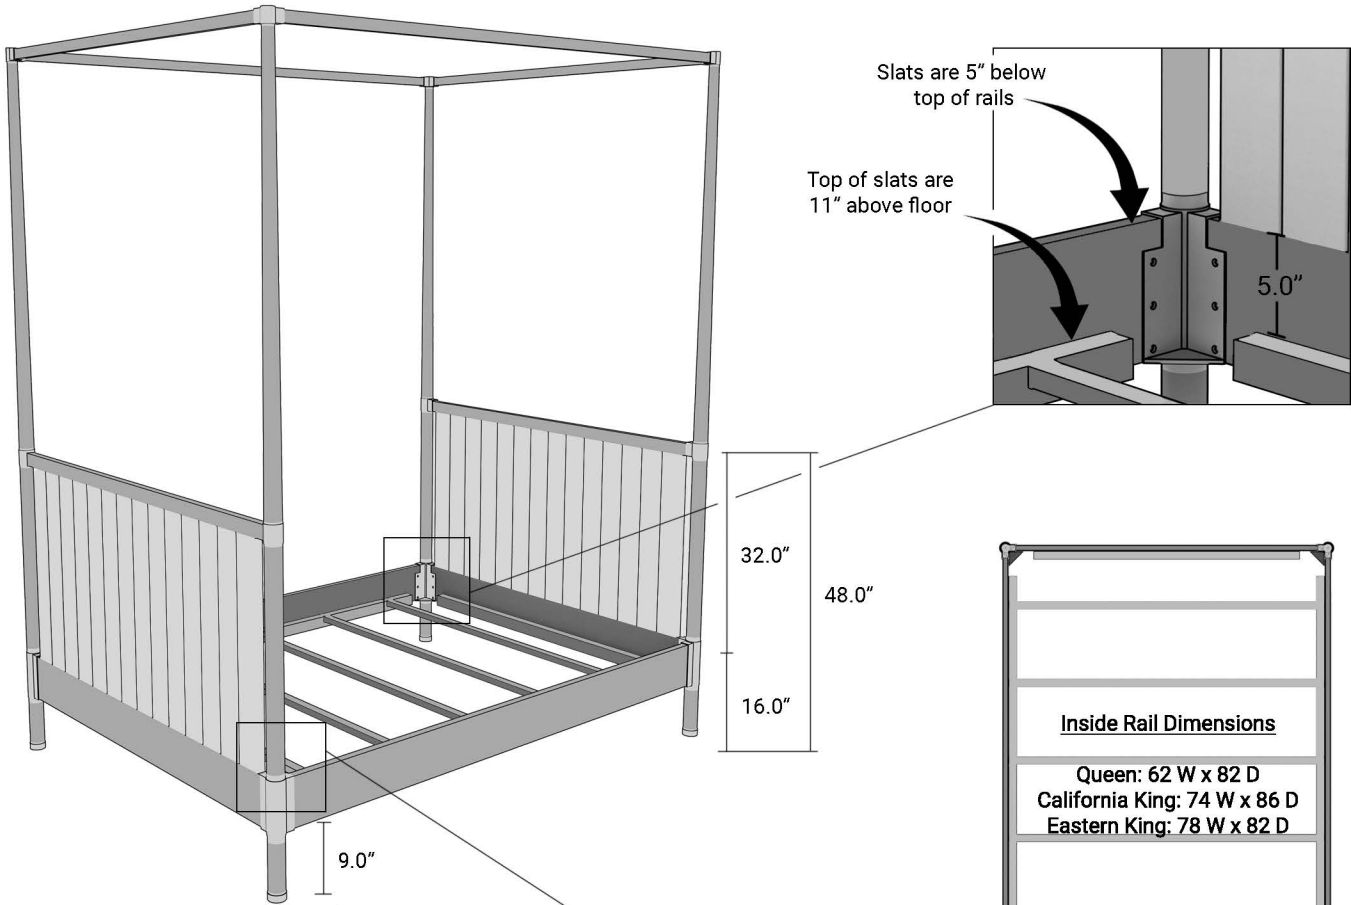

GREGORIUS PINEO

2011.1 Orsay Daybed
 Mattress and box spring

Top View:

Example shown with 4" box spring and 10" H mattress
 Overall mattress height = 25"

Overall Mattress Height (from floor) = 11" (slat height) + box spring height + mattress height

Beds are sized to accommodate standard mattress sizes: Queen – 60 W x 80 D, California King – 72 W x 84 D, Eastern King – 76 W x 80 D

GREGORIUS PINEO

2011.1 Orsay Daybed

Mattress only (no box spring)

Overall Mattress Height (from floor) = 15" (GP platform height) + mattress height

Beds are sized to accommodate standard mattress sizes: Queen – 60 W x 80 D, California King – 72 W x 84 D, Eastern King – 76 W x 80 D