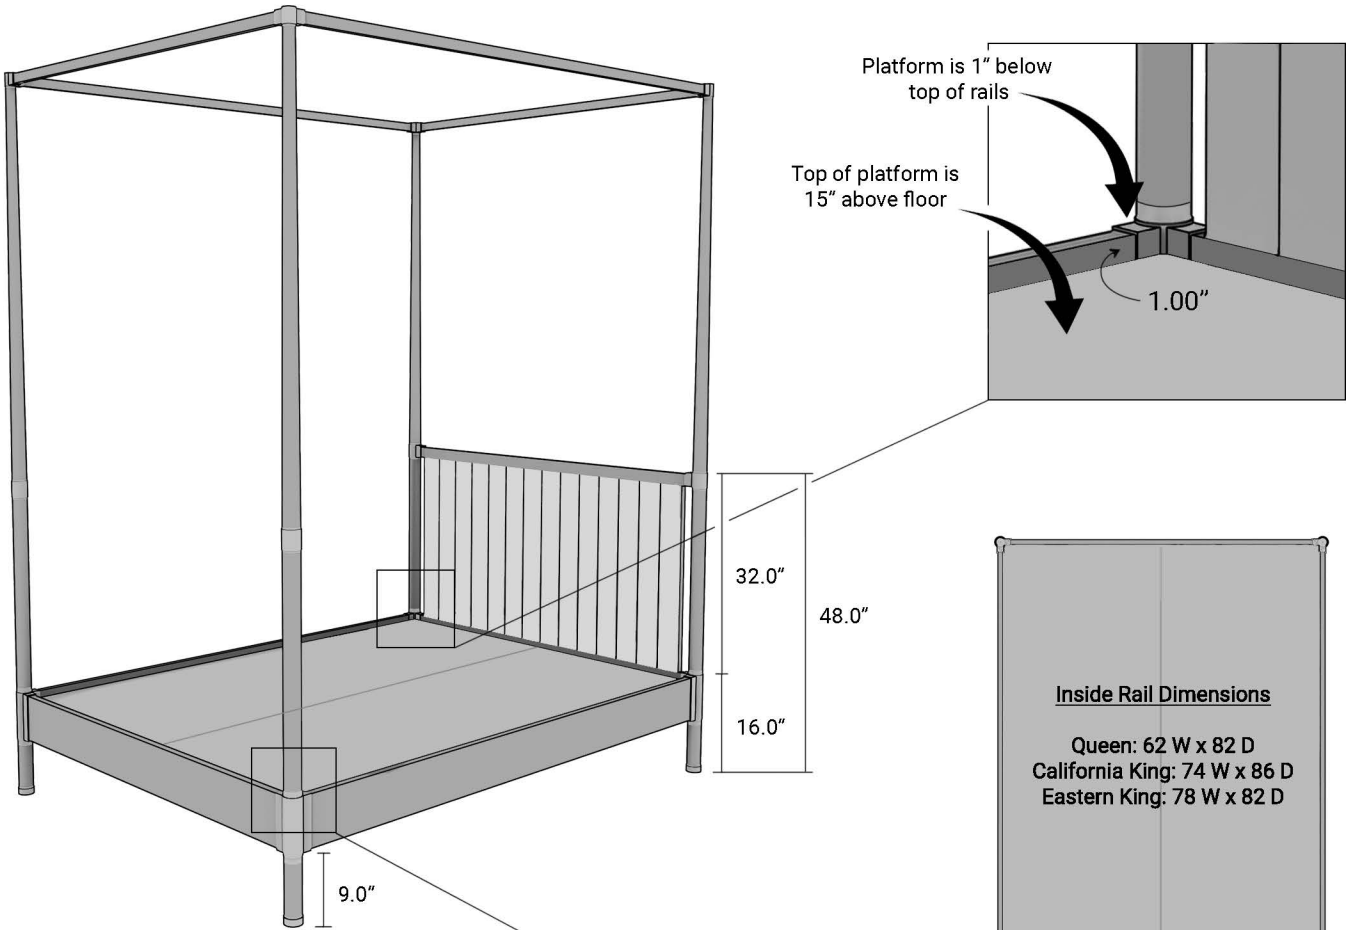

GREGORIUS PINEO

2011 Orsay Bed

Mattress and box spring

Example shown with 4" box spring and 10" H mattress
 Overall mattress height = 25"

Overall Mattress Height (from floor) = 11" (slat height) + box spring height + mattress height

Beds are sized to accommodate standard mattress sizes: Queen – 60 W x 80 D, California King – 72 W x 84 D, Eastern King – 76 W x 80 D

GREGORIUS PINEO

2011 Orsay Bed

Mattress only (no box spring)

Overall mattress height = 25"

Overall Mattress Height (from floor) = 15" (GP platform height) + mattress height

Beds are sized to accommodate standard mattress sizes: Queen – 60 W x 80 D, California King – 72 W x 84 D, Eastern King – 76 W x 80 D