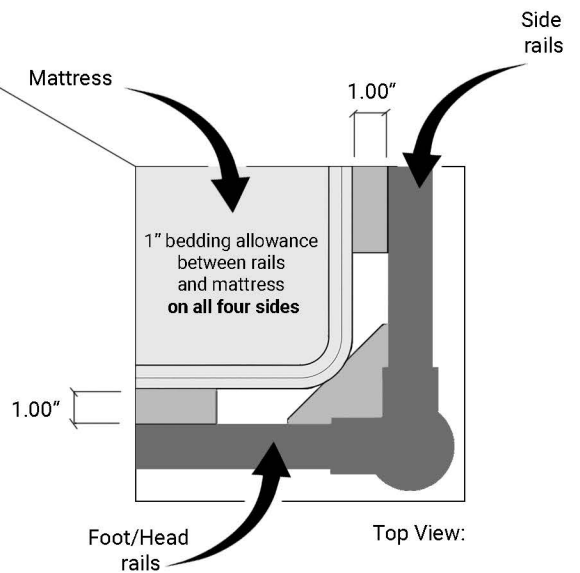

GREGORIUS PINEO

2011 Orsay Bed

Mattress and box spring

Example shown with 4" box spring and 10" H mattress
 Overall mattress height = 25"

Overall Mattress Height (from floor) = 11" (slat height) + box spring height + mattress height

Beds are sized to accommodate standard mattress sizes: Queen – 60 W x 80 D, California King – 72 W x 84 D, Eastern King – 76 W x 80 D

GREGORIUS PINEO

2011 Orsay Bed

Mattress only (no box spring)

Overall mattress height = 25"

Overall Mattress Height (from floor) = 15" (GP platform height) + mattress height

Beds are sized to accommodate standard mattress sizes: Queen – 60 W x 80 D, California King – 72 W x 84 D, Eastern King – 76 W x 80 D