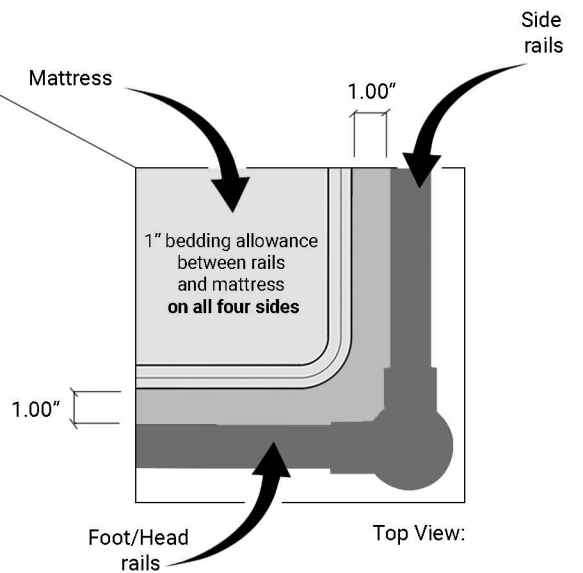

GREGORIUS PINEO

2011 Orsay Bed

Mattress and box spring

Example shown with 4" box spring and 10" H mattress
 Overall mattress height = 25"

Overall Mattress Height (from floor) = 11" (slat height) + box spring height + mattress height

Beds are sized to accommodate standard mattress sizes: Queen – 60 W x 80 D, California King – 72 W x 84 D, Eastern King – 76 W x 80 D

GREGORIUS PINEO

2011 Orsay Bed

Mattress only (no box spring)

Overall mattress height = 25"

Overall Mattress Height (from floor) = 15" (GP platform height) + mattress height

Beds are sized to accommodate standard mattress sizes: Queen – 60 W x 80 D, California King – 72 W x 84 D, Eastern King – 76 W x 80 D