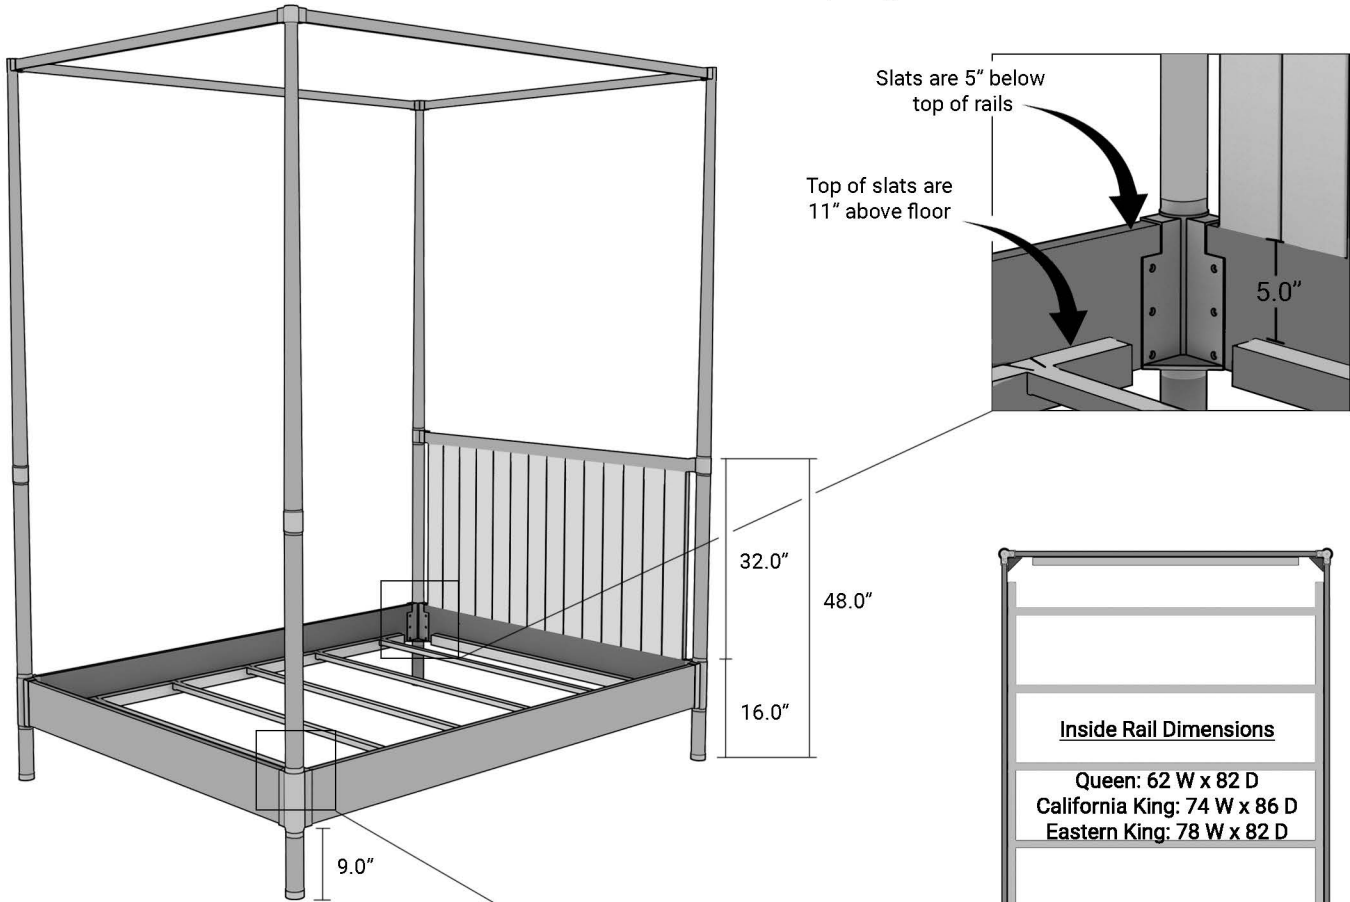

GREGORIUS PINEO

2011 Orsay Bed

Mattress and box spring

Example shown with 4" box spring and 10" H mattress
 Overall mattress height = 25"

Overall Mattress Height (from floor) = 11" (slat height) + box spring height + mattress height

Beds are sized to accommodate standard mattress sizes: Queen – 60 W x 80 D, California King – 72 W x 84 D, Eastern King – 76 W x 80 D

GREGORIUS PINEO

2011 Orsay Bed

Mattress only (no box spring)

Overall mattress height = 25"

Overall Mattress Height (from floor) = 15" (GP platform height) + mattress height

Beds are sized to accommodate standard mattress sizes: Queen – 60 W x 80 D, California King – 72 W x 84 D, Eastern King – 76 W x 80 D