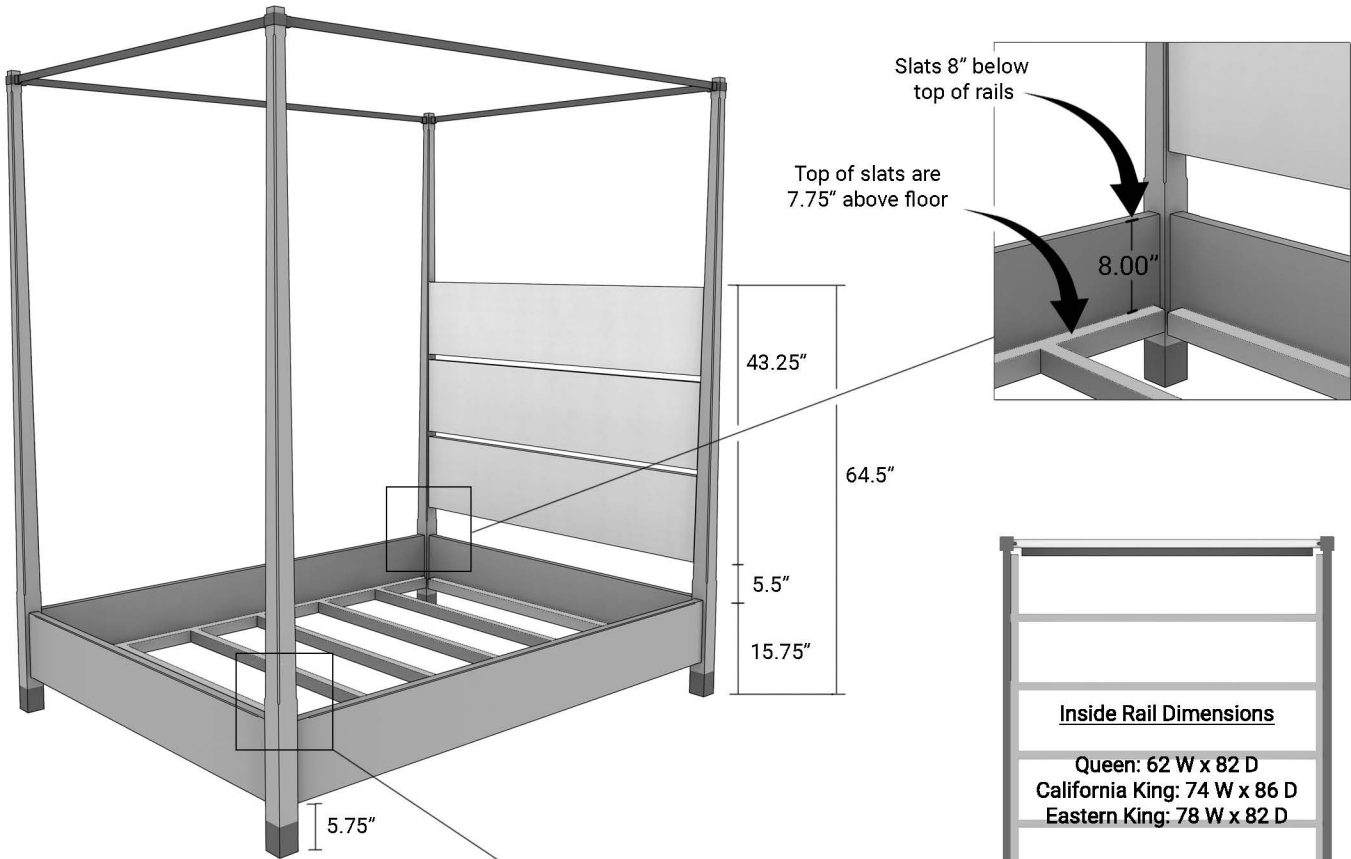

# GREGORIUS PINEO

2004 Hampton Bed (rush) / 2004.1 Hampton Bed (upholstered)

Mattress and box spring

Top View:

Example shown with 7" H Box spring and 10" H mattress  
 Overall mattress height = 24.75"

Top View:

**Overall Mattress Height (from floor) = 7.75" (slat height) + box spring height + mattress height**

Beds are sized to accommodate standard mattress sizes: Queen – 60 W x 80 D, California King – 72 W x 84 D, Eastern King – 76 W x 80 D

# GREGORIUS PINEO

2004 Hampton Bed (rush) / 2004.1 Hampton Bed (upholstered)

Mattress only (no box spring)

Example shown with 10" H mattress  
Overall mattress height = 24.75"

Top View:

**Overall Mattress Height (from floor) = 14.75" (GP platform height) + mattress height**

Beds are sized to accommodate standard mattress sizes: Queen – 60 W x 80 D, California King – 72 W x 84 D, Eastern King – 76 W x 80 D