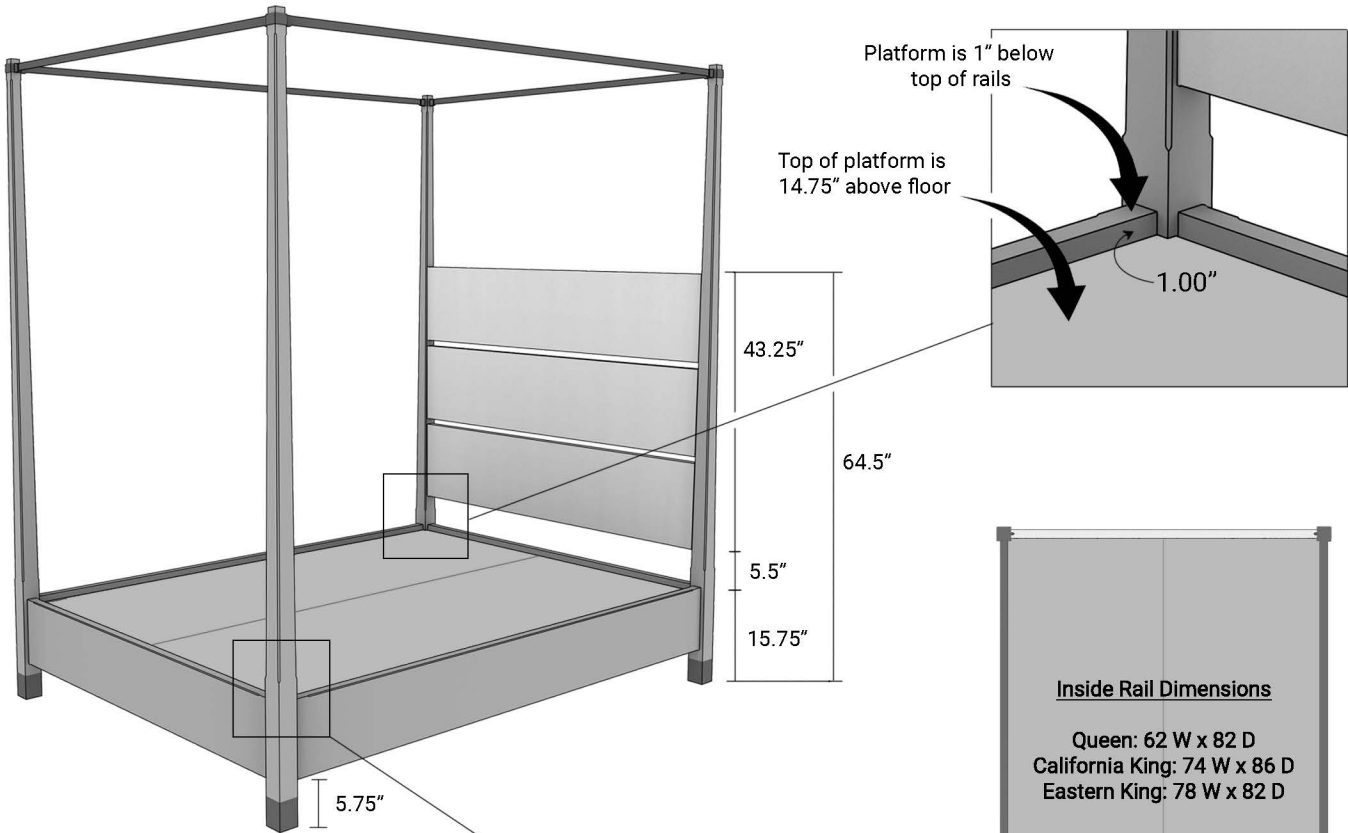

# GREGORIUS PINEO

2004 Hampton Bed (rush) / 2004.1 Hampton Bed (upholstered)

Mattress and box spring

Top View:

Example shown with 7" H Box spring and 10" H mattress  
 Overall mattress height = 24.75"

Top View:

**Overall Mattress Height (from floor) = 7.75" (slat height) + box spring height + mattress height**

Beds are sized to accommodate standard mattress sizes: Queen – 60 W x 80 D, California King – 72 W x 84 D, Eastern King – 76 W x 80 D

# GREGORIUS PINEO

2004 Hampton Bed (rush) / 2004.1 Hampton Bed (upholstered)

Mattress only (no box spring)

Example shown with 10" H mattress  
Overall mattress height = 24.75"

Top View:

**Overall Mattress Height (from floor) = 14.75" (GP platform height) + mattress height**

Beds are sized to accommodate standard mattress sizes: Queen – 60 W x 80 D, California King – 72 W x 84 D, Eastern King – 76 W x 80 D