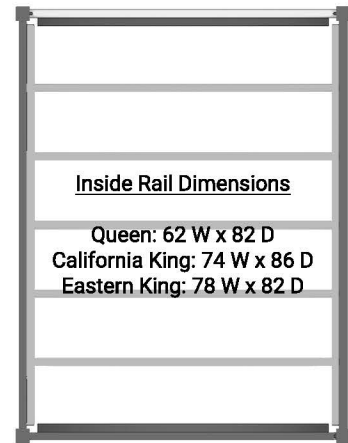

# GREGORIUS PINEO

2004 Hampton Bed (rush) / 2004.1 Hampton Bed (upholstered)

Mattress and box spring

Top View:

Example shown with 7" H Box spring and 10" H mattress  
 Overall mattress height = 24.75"

Top View:

**Overall Mattress Height (from floor) = 7.75" (slat height) + box spring height + mattress height**

Beds are sized to accommodate standard mattress sizes: Queen – 60 W x 80 D, California King – 72 W x 84 D, Eastern King – 76 W x 80 D

# GREGORIUS PINEO

2004 Hampton Bed (rush) / 2004.1 Hampton Bed (upholstered)

Mattress only (no box spring)

Example shown with 10" H mattress  
Overall mattress height = 24.75"

Top View:

**Overall Mattress Height (from floor) = 14.75" (GP platform height) + mattress height**

Beds are sized to accommodate standard mattress sizes: Queen – 60 W x 80 D, California King – 72 W x 84 D, Eastern King – 76 W x 80 D