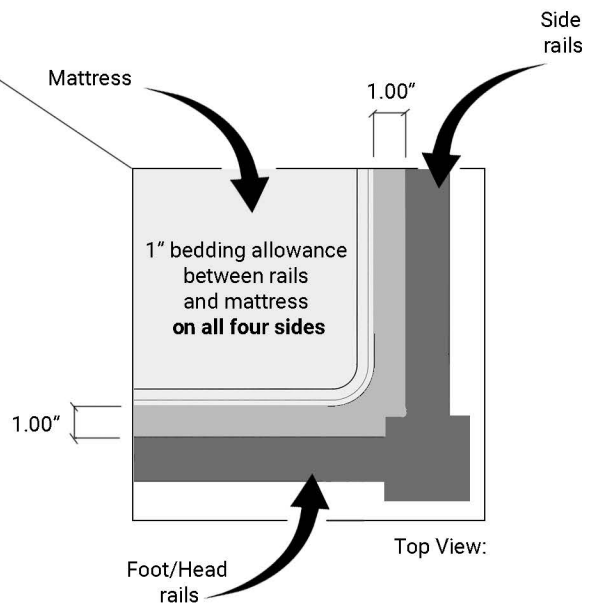

**Overall Mattress Height (from floor) = 7.75" (slat height) + box spring height + mattress height**

Beds are sized to accommodate standard mattress sizes: Queen – 60 W x 80 D, California King – 72 W x 84 D, Eastern King – 76 W x 80 D

# GREGORIUS PINEO

2004 Hampton Bed (rush) / 2004.1 Hampton Bed (upholstered)

Mattress only (no box spring)

Example shown with 10" H mattress  
Overall mattress height = 24.75"

Top View:

**Overall Mattress Height (from floor) = 14.75" (GP platform height) + mattress height**

Beds are sized to accommodate standard mattress sizes: Queen – 60 W x 80 D, California King – 72 W x 84 D, Eastern King – 76 W x 80 D