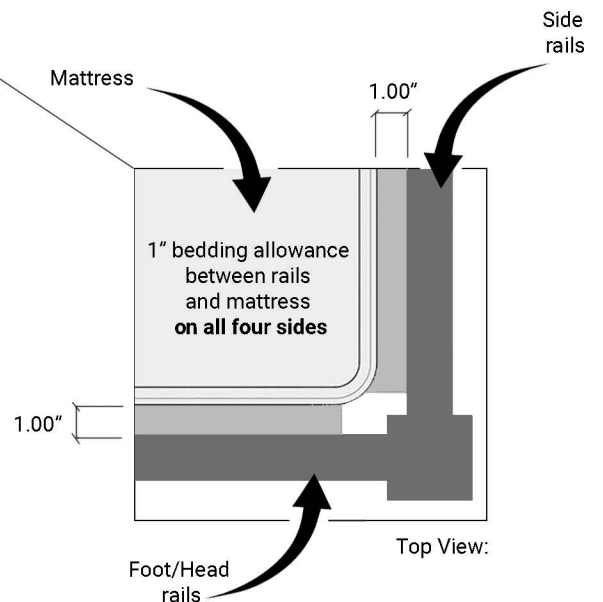

# GREGORIUS PINEO

2004 Hampton Bed (rush) / 2004.1 Hampton Bed (upholstered)

Mattress and box spring

Top View:

Example shown with 7" H Box spring and 10" H mattress  
 Overall mattress height = 24.75"

Top View:

**Overall Mattress Height (from floor) = 7.75" (slat height) + box spring height + mattress height**

Beds are sized to accommodate standard mattress sizes: Queen – 60 W x 80 D, California King – 72 W x 84 D, Eastern King – 76 W x 80 D

# GREGORIUS PINEO

2004 Hampton Bed (rush) / 2004.1 Hampton Bed (upholstered)

Mattress only (no box spring)

Example shown with 10" H mattress  
Overall mattress height = 24.75"

Top View:

**Overall Mattress Height (from floor) = 14.75" (GP platform height) + mattress height**

Beds are sized to accommodate standard mattress sizes: Queen – 60 W x 80 D, California King – 72 W x 84 D, Eastern King – 76 W x 80 D