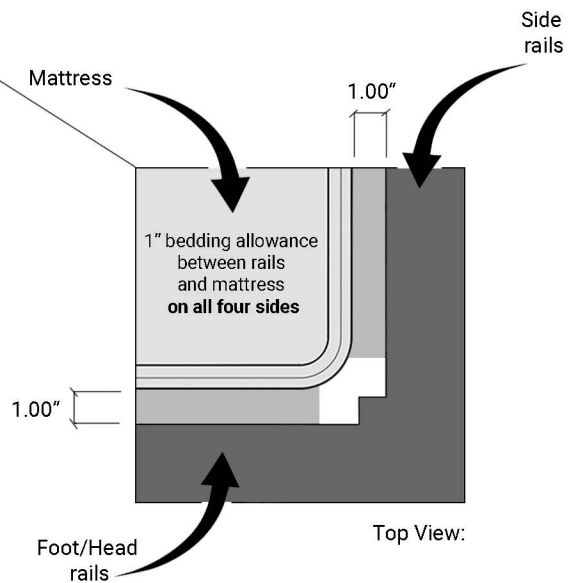

GREGORIUS PINEO

2002 Moragas Bed

Mattress and box spring

Top View:

Example shown with 10" H mattress
 Overall mattress height = 27.75"

Top View:

Overall Mattress Height (from floor) = 10.75" (slat height) + box spring height + mattress height

Beds are sized to accommodate standard mattress sizes: Queen – 60 W x 80 D, California King – 72 W x 84 D, Eastern King – 76 W x 80 D

GREGORIUS PINEO

2002 Moragas Bed

Mattress only (no box spring)

Top View:

Example shown with 10" H mattress
Overall mattress height = 27.75"

Top View:

Overall Mattress Height (from floor) = 17.75" (GP platform height) + mattress height

Beds are sized to accommodate standard mattress sizes: Queen – 60 W x 80 D, California King – 72 W x 84 D, Eastern King – 76 W x 80 D