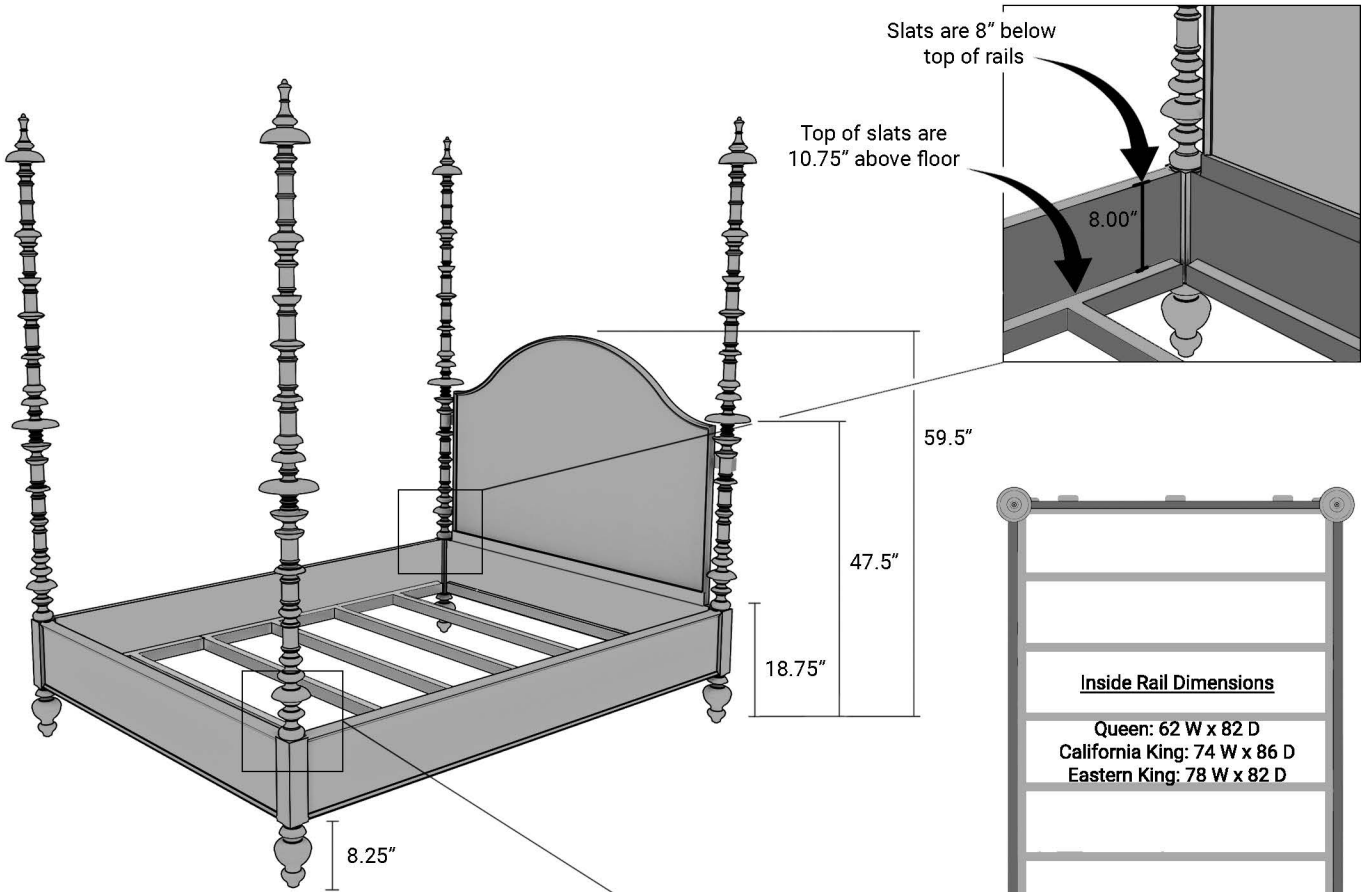

GREGORIUS PINEO

2002 Moragas Bed

Mattress and box spring

Top View:

Example shown with 10" H mattress
 Overall mattress height = 27.75"

Top View:

Overall Mattress Height (from floor) = 10.75" (slat height) + box spring height + mattress height

Beds are sized to accommodate standard mattress sizes: Queen – 60 W x 80 D, California King – 72 W x 84 D, Eastern King – 76 W x 80 D

GREGORIUS PINEO

2002 Moragas Bed

Mattress only (no box spring)

Top View:

Example shown with 10" H mattress
Overall mattress height = 27.75"

Top View:

Overall Mattress Height (from floor) = 17.75" (GP platform height) + mattress height

Beds are sized to accommodate standard mattress sizes: Queen – 60 W x 80 D, California King – 72 W x 84 D, Eastern King – 76 W x 80 D