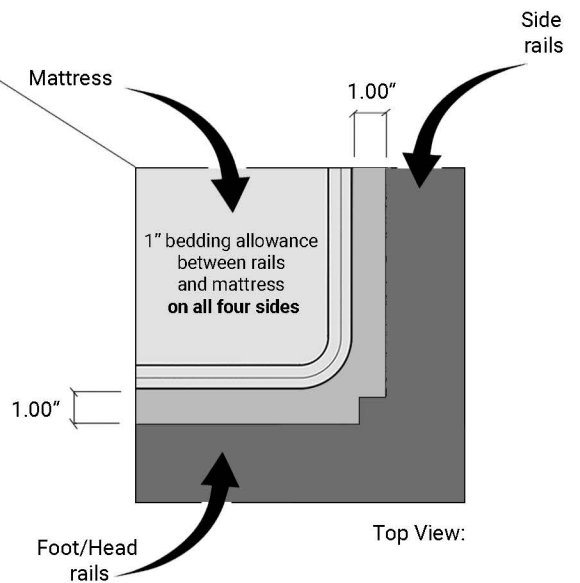

GREGORIUS PINEO

2002 Moragas Bed

Mattress and box spring

Top View:

Example shown with 10" H mattress
 Overall mattress height = 27.75"

Top View:

Overall Mattress Height (from floor) = 10.75" (slat height) + box spring height + mattress height

Beds are sized to accommodate standard mattress sizes: Queen – 60 W x 80 D, California King – 72 W x 84 D, Eastern King – 76 W x 80 D

GREGORIUS PINEO

2002 Moragas Bed

Mattress only (no box spring)

Top View:

Example shown with 10" H mattress
Overall mattress height = 27.75"

Top View:

Overall Mattress Height (from floor) = 17.75" (GP platform height) + mattress height

Beds are sized to accommodate standard mattress sizes: Queen – 60 W x 80 D, California King – 72 W x 84 D, Eastern King – 76 W x 80 D