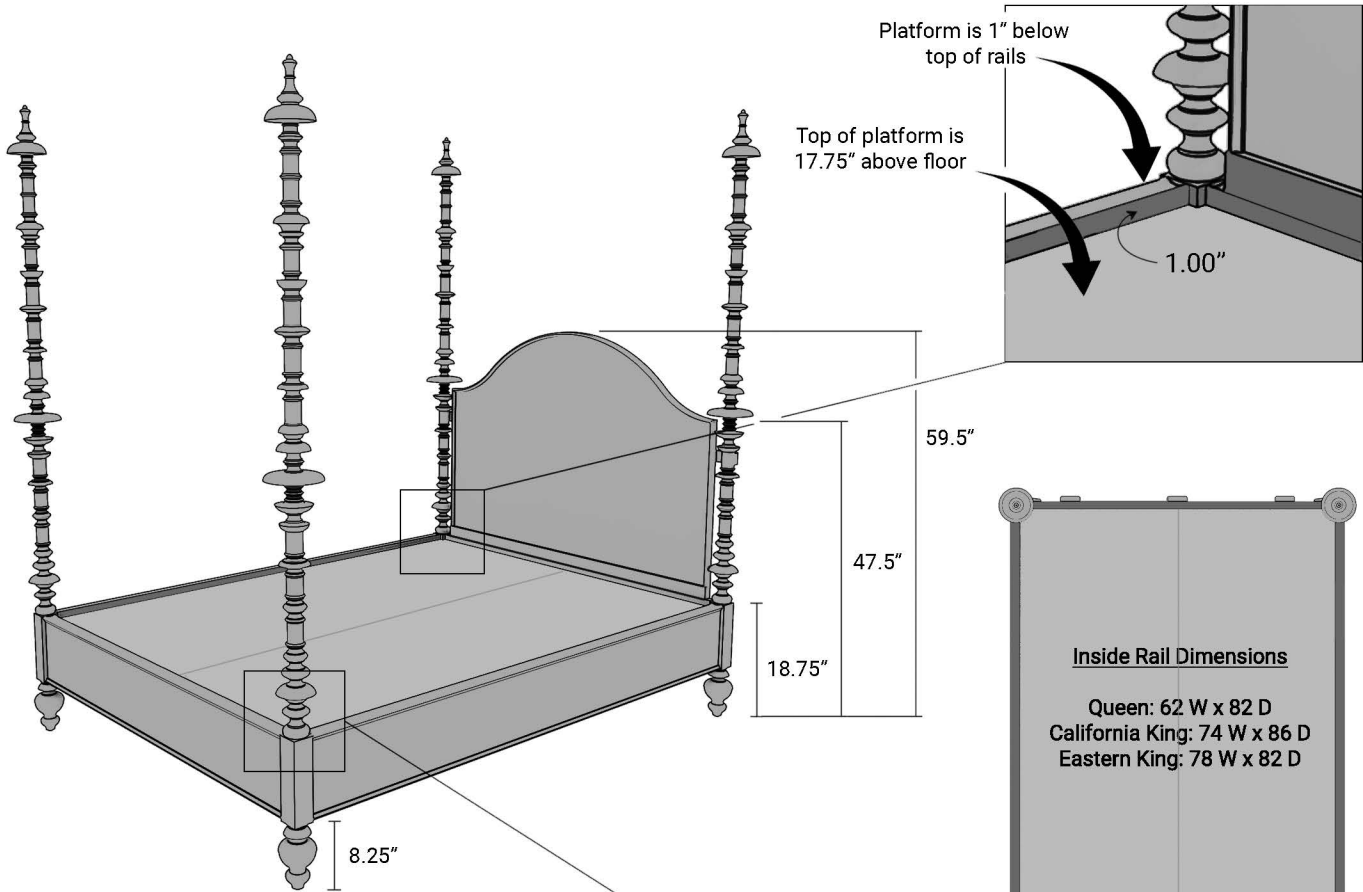

GREGORIUS PINEO

2002 Moragas Bed

Mattress and box spring

Top View:

Example shown with 10" H mattress
 Overall mattress height = 27.75"

Top View:

Overall Mattress Height (from floor) = 10.75" (slat height) + box spring height + mattress height

Beds are sized to accommodate standard mattress sizes: Queen – 60 W x 80 D, California King – 72 W x 84 D, Eastern King – 76 W x 80 D

GREGORIUS PINEO

2002 Moragas Bed

Mattress only (no box spring)

Top View:

Example shown with 10" H mattress
Overall mattress height = 27.75"

Top View:

Overall Mattress Height (from floor) = 17.75" (GP platform height) + mattress height

Beds are sized to accommodate standard mattress sizes: Queen – 60 W x 80 D, California King – 72 W x 84 D, Eastern King – 76 W x 80 D