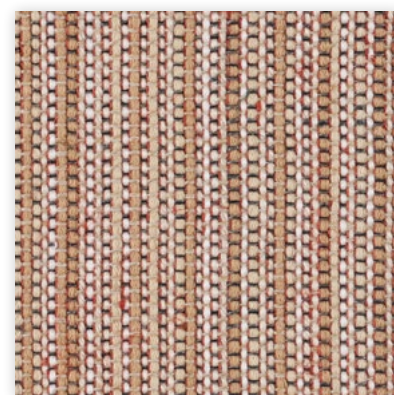

Experience the calm complexity
of the Pacific Coastline.

GREGORIUS PINEO
WALLCOVERING COLLECTION

PACIFIC
STRIPE
LINEN

PACIFIC STRIPE LINEN-AVALON — PAC-411
TIBURON CONSOLE

PACIFIC STRIPE LINEN

Experience the calm complexity
of the Pacific Coastline.

A unique blend of contemporary colors and organic textures.

SAND
PAC-401

MONTEREY
PAC-402

ROCKY SHORE
PAC-403

SEQUOIA
PAC-407

COASTAL SLATE
PAC-408

CATALINA
PAC-409

CARMEL
PAC-404

PALISADES
PAC-405

REDWOOD
PAC-406

MENDOCINO
PAC-410

AVALON
PAC-411

OCEANSIDE
PAC-412

43% COTTON / 39% LINEN / 18% RAYON
FLAMMABILITY RATING: ASTM E84 CLASS B

48" WIDE SOLD IN 8 YARD INCREMENTS.
COLOR AND TEXTURE VARIATIONS TO BE EXPECTED WITH NATURAL FIBERS.