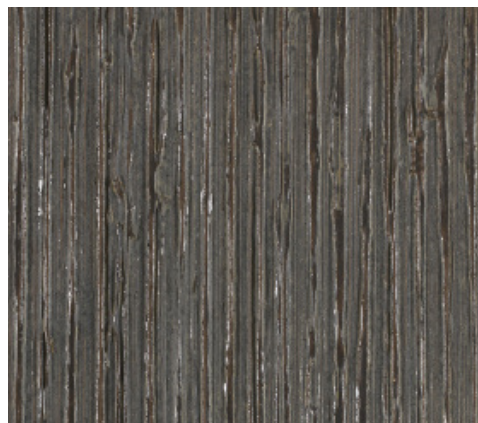

Rake takes its cue in form, color and resilience from nature's ability to express the complex in unassuming simplicity. Working in centuries-old methods, customized color glazes coalesce with an artisan's hand-troweled plasterwork to create a vertical relief texture touched in every ridge and crevice with special tools designed by the maker. While preserving old-world craftsmanship, Rake meets modern residential and commercial needs.

RK-751 Washed

RK-752 Pavement

RK-753 Strand

RK-754 Twine

RK-755 Timber

RK-756 Bonsai

RK-757 Beechwood

RK-758 Quince Bark

RK-759 Nyssa

36" wide and sold in 10 foot increments.

Flammability Rating: ASTM E84 Class A.

Custom colors and lengths available.

Color is shown for reference only.

Colors on screen may vary due to monitor display differences.