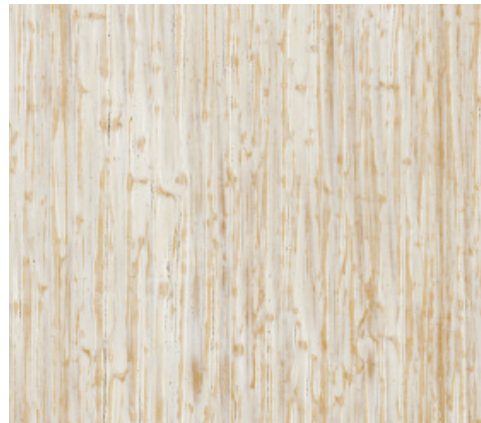

Rake takes its cue in form, color and resilience from nature's ability to express the complex in unassuming simplicity. Working in centuries-old methods, customized color glazes coalesce with an artisan's hand-troweled plasterwork to create a vertical relief texture touched in every ridge and crevice with special tools designed by the maker. While preserving old-world craftsmanship, Rake meets modern residential and commercial needs.

RK-751 Washed

RK-752 Pavement

RK-753 Strand

RK-754 Twine

RK-755 Timber

RK-756 Bonsai

RK-757 Beechwood

RK-758 Quince Bark

RK-759 Nyssa

36" wide and sold in 10 foot increments.

Flammability Rating: ASTM E84 Class A.

Custom colors and lengths available.

Color is shown for reference only.

Colors on screen may vary due to monitor display differences.