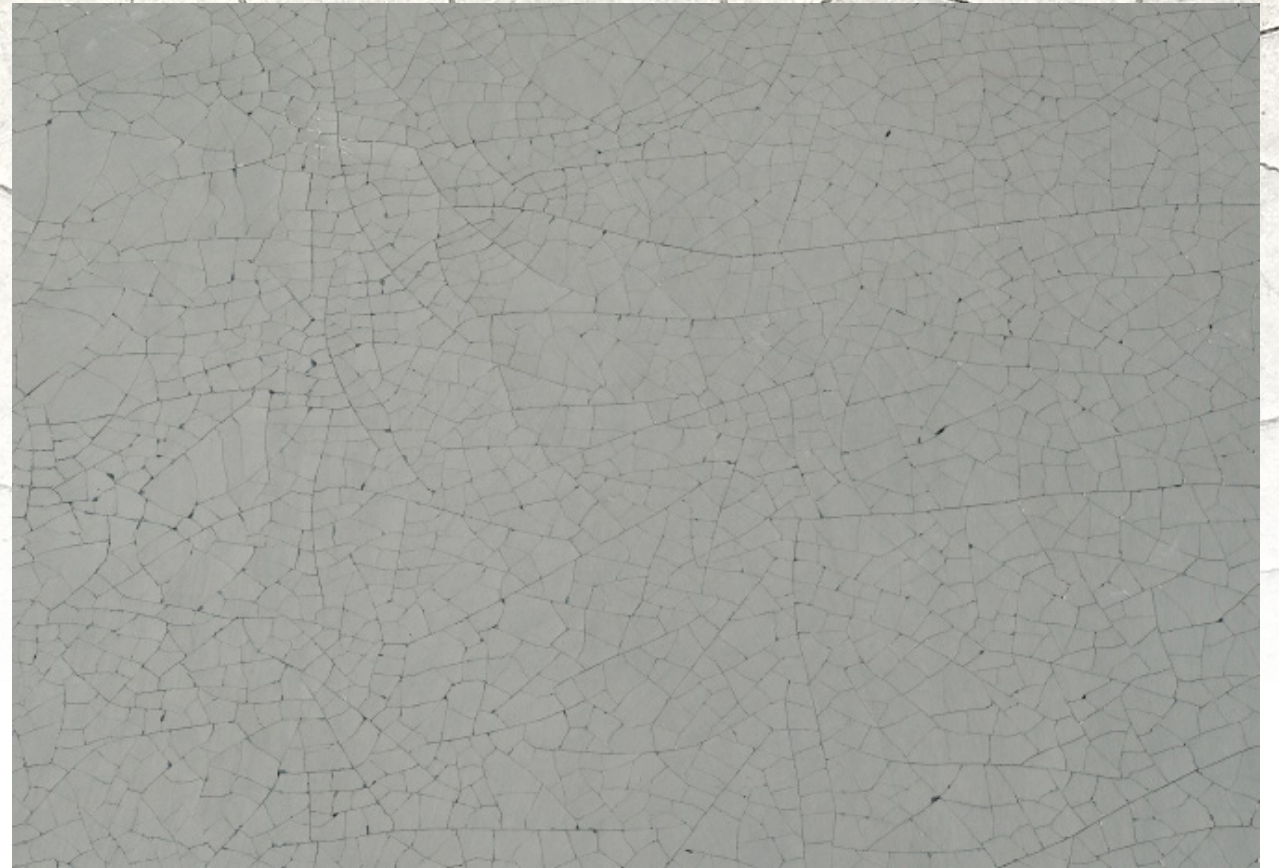

ANCIENT KILN
POR-903

EARTHEN
POR-904

LONDON QUARTZ
POR-905

SAXON CLAY
POR-906

NORTHERN SONG
POR-907

PORCELAIN

Handcrafted textures born of intentional imperfections.

36" WIDE AND SOLD IN 10' FOOT PANELS, MINIMUM ORDER 4 PANELS.
FLAMMABILITY RATING: ASTM E84 CLASS A