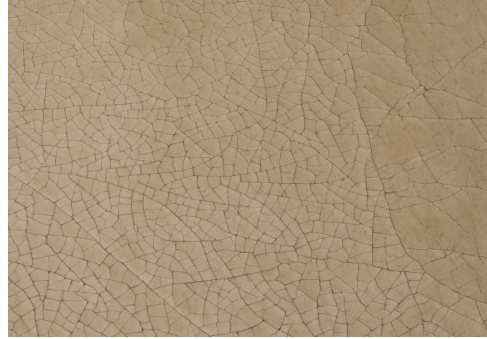

GREGORIUS PINEO
×
nadine weatherstone

PORRCELJAN

Handcrafted textures born of
intentional imperfections.

COVER IMAGE:
UNFIRED BLUE — POR-908
DORDOGNE SIDECHAIR

GREGORIUSPINEO.COM

SAINT CLOUD
POR-901

BOW
POR-902

ANCIENT KILN
POR-903

EARTHEN
POR-904

LONDON QUARTZ
POR-905

SAXON CLAY
POR-906

NORTHERN SONG
POR-907

PORCELAIN

Handcrafted textures born of intentional imperfections.

36" WIDE AND SOLD IN 10' FOOT PANELS, MINIMUM ORDER 4 PANELS.
FLAMMABILITY RATING: ASTM E84 CLASS A

UNFIRED BLUE
POR-908