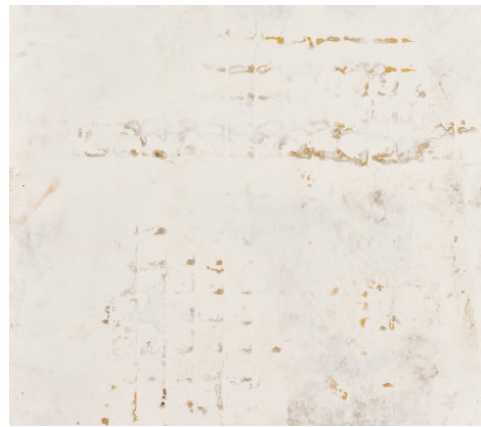

Born in 1890, Giorgio Morandi was his generation's disrupter. His mastery of nuance and technique with a new voice in tonal and spatial relations inspire us. Our Morandi quality finds his spirit in the handmade surface we construct that expresses a palpable light in its layers of tones and textures. A complement to any interior space - residential or commercial - Morandi says organic modernity.

30" wide and sold in 10 foot increments. Flammability Rating: ASTM E84 Class A. Custom colors and lengths available.
Color is shown for reference only. Colors on screen may vary due to monitor display differences.