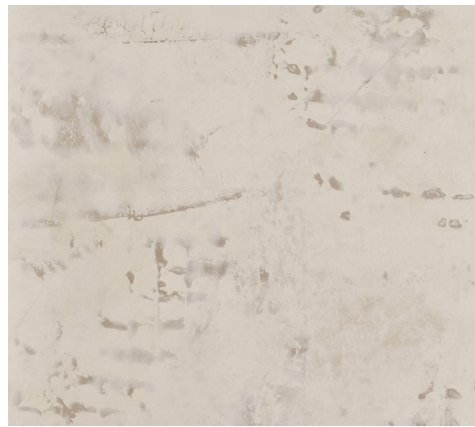

SCP-223 Infinity