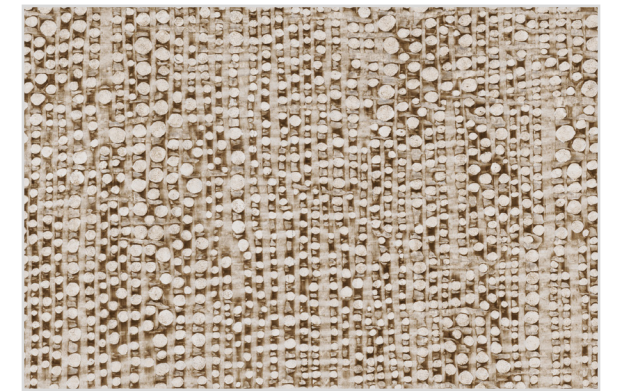

ENSO

GREGORIUS PINEO
X
nadine weatherstone

GREGORIUSPINEO.COM

ENSO / NSO-322 / DESERT RAIN
SANTORINI DINING TABLE
MONTAND OTTOMAN
SWIRL PLANTER

DESERT RAIN

NS0-322

SNOWFALL

NS0-321

FULL MOON

NS0-323

SHADOW

NS0-324

COBBLESTONE

NS0-325

MIDNIGHT BROWN

NS0-326

30" WIDE SOLD IN 10 FOOT PANELS
PLASTER COMPOSITE
FLAMMABILITY RATING: CLASS A