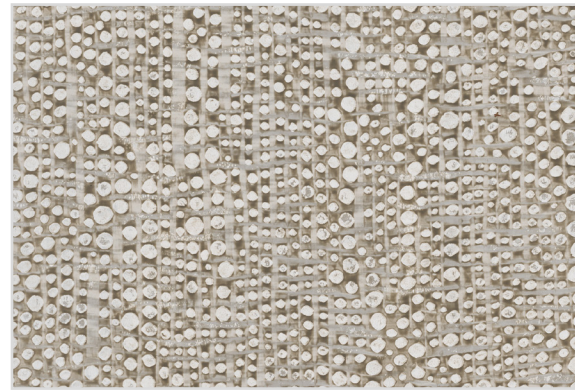

ENSO

GREGORIUS PINEO
X
nadine weatherstone

GREGORIUSPINEO.COM

ENSO / NSO-322 / DESERT RAIN
SANTORINI DINING TABLE
MONTAND OTTOMAN
SWIRL PLANTER

DESERT RAIN

NS0-322

SNOWFALL

NS0-321

FULL MOON

NS0-323

SHADOW

NS0-324

COBBLESTONE

NS0-325

MIDNIGHT BROWN

NS0-326

30" WIDE SOLD IN 10 FOOT PANELS
PLASTER COMPOSITE
FLAMMABILITY RATING: CLASS A