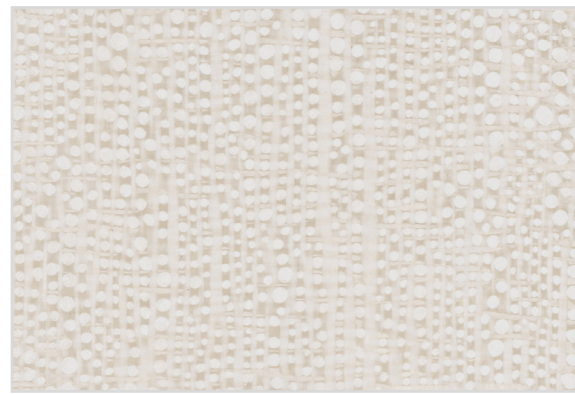

ENSO

GREGORIUS PINEO
X
nadine weatherstone

GREGORIUSPINEO.COM

ENSO / NSO-322 / DESERT RAIN
SANTORINI DINING TABLE
MONTAND OTTOMAN
SWIRL PLANTER

DESERT RAIN

NS0-322

SNOWFALL

NS0-321

FULL MOON

NS0-323

SHADOW

NS0-324

COBBLESTONE

NS0-325

MIDNIGHT BROWN

NS0-326

30" WIDE SOLD IN 10 FOOT PANELS
PLASTER COMPOSITE
FLAMMABILITY RATING: CLASS A