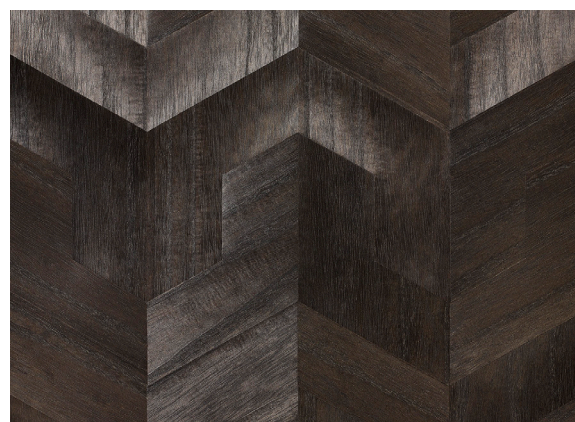

OTTO-OLIVE

GREGORIUS PINEO
×
FAMEED KHALIQUE

OTTO-OLIVE, VOT-255
BANTU CHEST
SERRA LAMP
PALISADES STOOL
GREGORIUSPINEO.COM

OLIVE

VOT-255

36" WIDE
SOLD IN 10 YARD INCREMENTS
CONTENT: WOOD VENEER
FLAMMABILITY RATING: ASTM E84 CLASS A
CUSTOM COLORS AVAILABLE
THIS IS A HANDMADE PRODUCT, MADE OF NATURAL MATERIALS.
COLOR AND TEXTURE VARIATIONS ARE TO BE EXPECTED.

BONE

VOT-251

LINEN

VOT-252

HONEY

VOT-253

JADE

VOT-254

SLATE BLUE

VOT-256

CURRANT

VOT-257

CHOCOLATE

VOT-258

ONYX

VOT-259