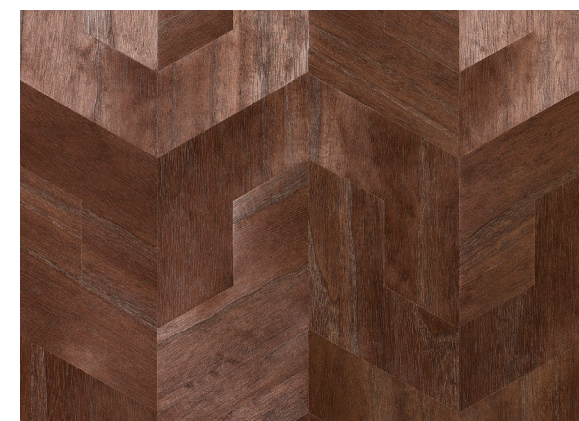

OTTO-OLIVE

GREGORIUS PINEO
×
FAMEED KHALIQUE

OTTO-OLIVE, VOT-255
BANTU CHEST
SERRA LAMP
PALISADES STOOL
GREGORIUSPINEO.COM

OLIVE

VOT-255

36" WIDE
SOLD IN 10 YARD INCREMENTS
CONTENT: WOOD VENEER
FLAMMABILITY RATING: ASTM E84 CLASS A
CUSTOM COLORS AVAILABLE
THIS IS A HANDMADE PRODUCT, MADE OF NATURAL MATERIALS.
COLOR AND TEXTURE VARIATIONS ARE TO BE EXPECTED.

BONE

VOT-251

LINEN

VOT-252

HONEY

VOT-253

JADE

VOT-254

SLATE BLUE

VOT-256

CURRANT

VOT-257

CHOCOLATE

VOT-258

ONYX

VOT-259