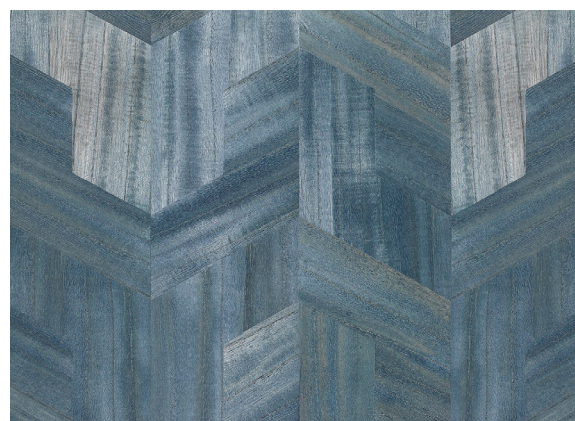

OTTO-OLIVE

GREGORIUS PINEO
×
FAMEED KHALIQUE

OTTO-OLIVE, VOT-255
BANTU CHEST
SERRA LAMP
PALISADES STOOL
GREGORIUSPINEO.COM

OLIVE

VOT-255

36" WIDE
SOLD IN 10 YARD INCREMENTS
CONTENT: WOOD VENEER
FLAMMABILITY RATING: ASTM E84 CLASS A
CUSTOM COLORS AVAILABLE
THIS IS A HANDMADE PRODUCT, MADE OF NATURAL MATERIALS.
COLOR AND TEXTURE VARIATIONS ARE TO BE EXPECTED.

BONE

VOT-251

LINEN

VOT-252

HONEY

VOT-253

JADE

VOT-254

SLATE BLUE

VOT-256

CURRANT

VOT-257

CHOCOLATE

VOT-258

ONYX

VOT-259