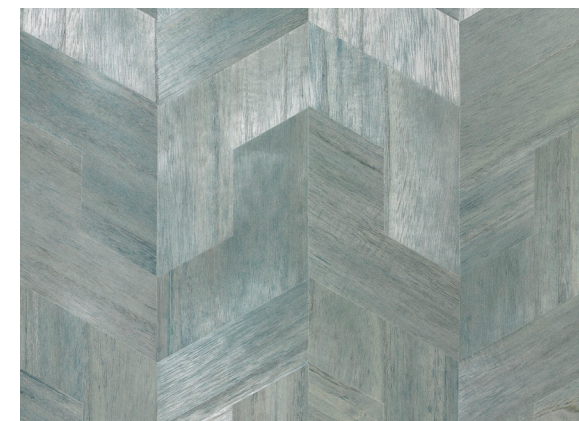

OTTO-OLIVE

GREGORIUS PINEO
×
FAMEED KHALIQUE

OTTO-OLIVE, VOT-255
BANTU CHEST
SERRA LAMP
PALISADES STOOL
GREGORIUSPINEO.COM

OLIVE

VOT-255

36" WIDE
SOLD IN 10 YARD INCREMENTS
CONTENT: WOOD VENEER
FLAMMABILITY RATING: ASTM E84 CLASS A
CUSTOM COLORS AVAILABLE
THIS IS A HANDMADE PRODUCT, MADE OF NATURAL MATERIALS.
COLOR AND TEXTURE VARIATIONS ARE TO BE EXPECTED.

BONE

VOT-251

LINEN

VOT-252

HONEY

VOT-253

JADE

VOT-254

SLATE BLUE

VOT-256

CURRANT

VOT-257

CHOCOLATE

VOT-258

ONYX

VOT-259