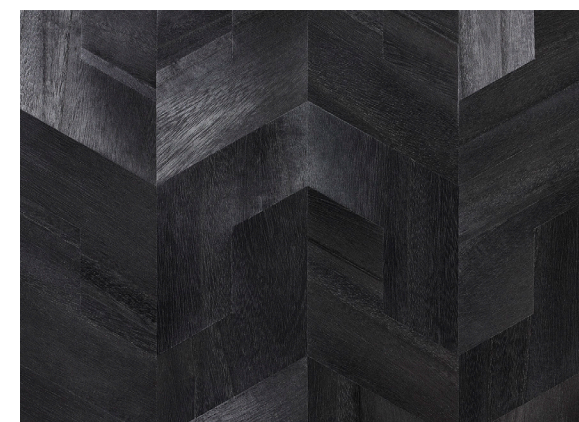

OTTO-OLIVE

GREGORIUS PINEO
×
FAMEED KHALIQUE

OTTO-OLIVE, VOT-255
BANTU CHEST
SERRA LAMP
PALISADES STOOL
GREGORIUSPINEO.COM

OLIVE

VOT-255

36" WIDE
SOLD IN 10 YARD INCREMENTS
CONTENT: WOOD VENEER
FLAMMABILITY RATING: ASTM E84 CLASS A
CUSTOM COLORS AVAILABLE
THIS IS A HANDMADE PRODUCT, MADE OF NATURAL MATERIALS.
COLOR AND TEXTURE VARIATIONS ARE TO BE EXPECTED.

SLATE BLUE

VOT-256

CURRANT

VOT-257

CHOCOLATE

VOT-258

ONYX

VOT-259