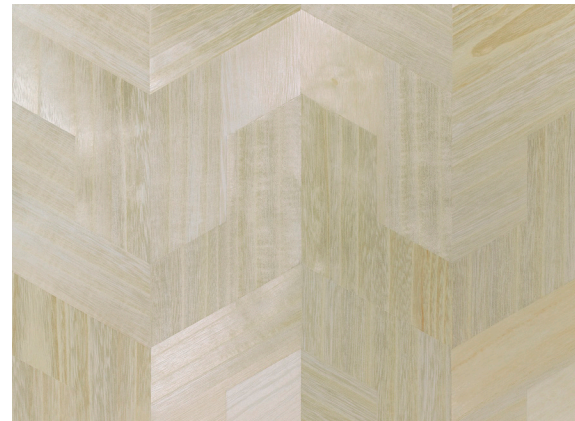

OTTO-OLIVE

GREGORIUS PINEO
×
FAMEED KHALIQUE

OTTO-OLIVE, VOT-255
BANTU CHEST
SERRA LAMP
PALISADES STOOL
GREGORIUSPINEO.COM

OLIVE

VOT-255

36" WIDE
SOLD IN 10 YARD INCREMENTS
CONTENT: WOOD VENEER
FLAMMABILITY RATING: ASTM E84 CLASS A
CUSTOM COLORS AVAILABLE
THIS IS A HANDMADE PRODUCT, MADE OF NATURAL MATERIALS.
COLOR AND TEXTURE VARIATIONS ARE TO BE EXPECTED.

BONE

VOT-251

LINEN

VOT-252

HONEY

VOT-253

JADE

VOT-254

SLATE BLUE

VOT-256

CURRANT

VOT-257

CHOCOLATE

VOT-258

ONYX

VOT-259