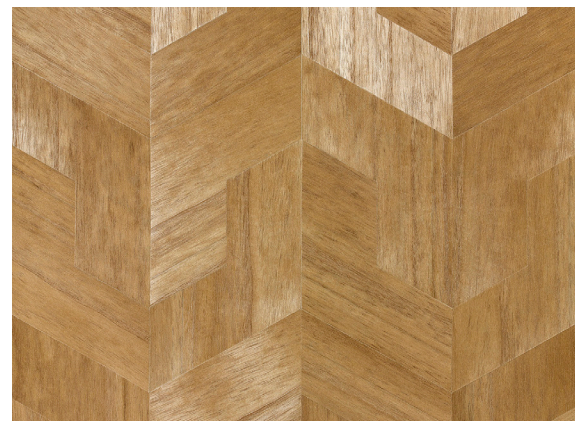

OTTO-OLIVE

GREGORIUS PINEO
×
FAMEED KHALIQUE

OTTO-OLIVE, VOT-255
BANTU CHEST
SERRA LAMP
PALISADES STOOL
GREGORIUSPINEO.COM

OLIVE

VOT-255

36" WIDE
SOLD IN 10 YARD INCREMENTS
CONTENT: WOOD VENEER
FLAMMABILITY RATING: ASTM E84 CLASS A
CUSTOM COLORS AVAILABLE
THIS IS A HANDMADE PRODUCT, MADE OF NATURAL MATERIALS.
COLOR AND TEXTURE VARIATIONS ARE TO BE EXPECTED.

BONE

VOT-251

LINEN

VOT-252

HONEY

VOT-253

JADE

VOT-254

SLATE BLUE

VOT-256

CURRANT

VOT-257

CHOCOLATE

VOT-258

ONYX

VOT-259