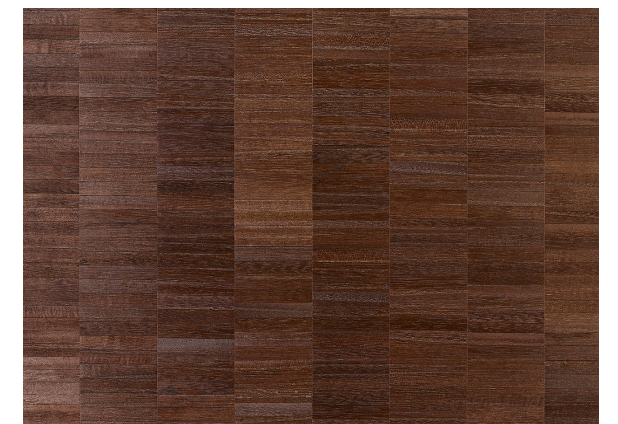

# LAURENCE

GREGORIUS PINEO  
×  
FAMEED KHALIQUE

LAURENCE-JADE, VLA-154  
MORITZ LOUNGE CHAIR  
DARIO CONSOLE  
SADDLE STOOL  
SANTORINI TABLE LAMP  
GREGORIUSPINEO.COM

JADE

VLA-154

BONE

VLA-151

LINEN

VLA-152

HONEY

VLA-153

OLIVE

VLA-155

SLATE BLUE

VLA-156

CURRANT

VLA-157

CHOCOLATE

VLA-158

ONYX

VLA-159

36" WIDE

SOLD IN 10 YARD INCREMENTS

CONTENT: WOOD VENEER