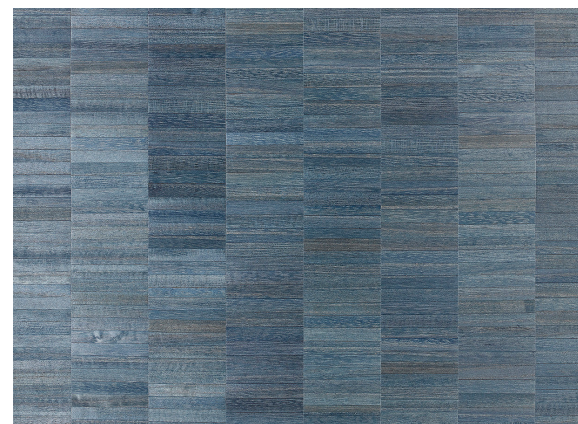

VLA-152

HONEY

VLA-153

OLIVE

VLA-155

SLATE BLUE

VLA-156

CURRANT

VLA-157

CHOCOLATE

VLA-158

ONYX

VLA-159

36" WIDE

SOLD IN 10 YARD INCREMENTS

CONTENT: WOOD VENEER

FLAMMABILITY RATING: ASTM E84 CLASS A

CUSTOM COLORS AVAILABLE

THIS IS A HANDMADE PRODUCT, MADE OF NATURAL MATERIALS.

COLOR AND TEXTURE VARIATIONS ARE TO BE EXPECTED.