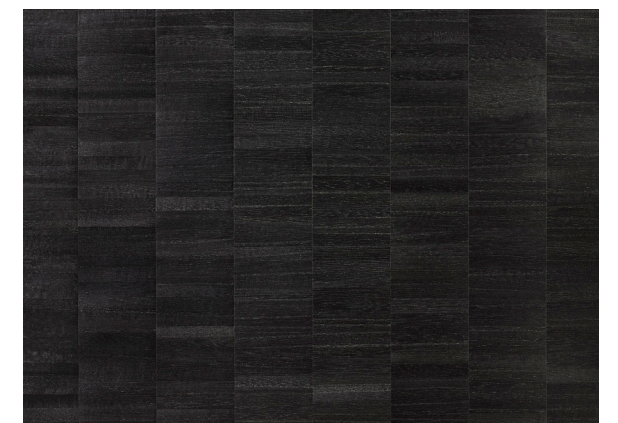

VLA-152

HONEY

VLA-153

OLIVE

VLA-155

SLATE BLUE

VLA-156

CURRANT

VLA-157

CHOCOLATE

VLA-158

ONYX

VLA-159

36" WIDE

SOLD IN 10 YARD INCREMENTS

CONTENT: WOOD VENEER

FLAMMABILITY RATING: ASTM E84 CLASS A

CUSTOM COLORS AVAILABLE

THIS IS A HANDMADE PRODUCT, MADE OF NATURAL MATERIALS.

COLOR AND TEXTURE VARIATIONS ARE TO BE EXPECTED.