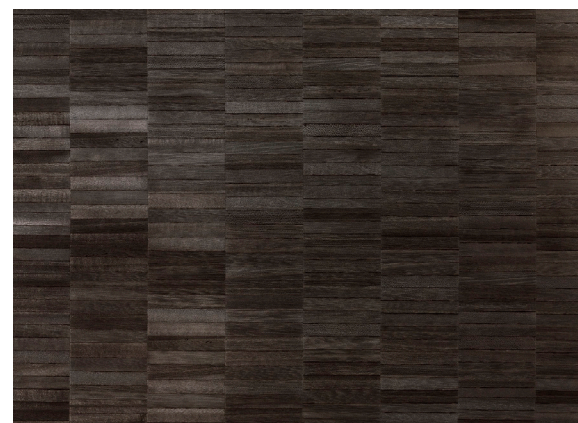

VLA-152

HONEY

VLA-153

OLIVE

VLA-155

SLATE BLUE

VLA-156

CURRANT

VLA-157

CHOCOLATE

VLA-158

ONYX

VLA-159

36" WIDE

SOLD IN 10 YARD INCREMENTS

CONTENT: WOOD VENEER

FLAMMABILITY RATING: ASTM E84 CLASS A

CUSTOM COLORS AVAILABLE

THIS IS A HANDMADE PRODUCT, MADE OF NATURAL MATERIALS.

COLOR AND TEXTURE VARIATIONS ARE TO BE EXPECTED.