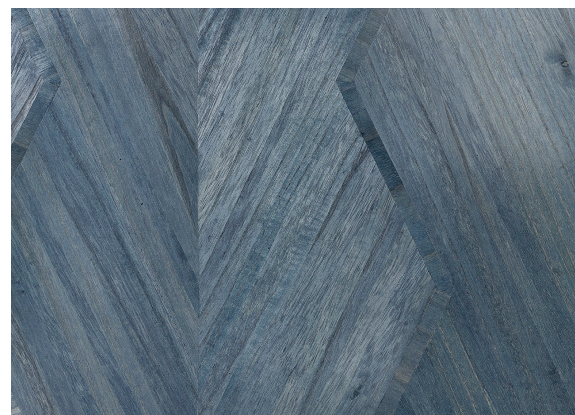

# CLARK

GREGORIUS PINEO  
×  
FAMEED KHALIQUE

CLARK-CURRENT, VCL-456  
CALDERA NIGHTSTAND II  
VALMONTE BED  
TRENT NIGHTSTAND

[GREGORIUSPINEO.COM](http://GREGORIUSPINEO.COM)

CURRANT

VCL-456

BONE

VCL-451

LINEN

VCL-452

HONEY

VCL-453

JADE

VCL-454

SLATE BLUE

VCL-455

CHOCOLATE

VCL-457

ONYX

VCL-458

36" WIDE  
SOLD IN 10 YARD INCREMENTS  
CONTENT: WOOD VENEER  
FLAMMABILITY RATING: ASTM E84 CLASS A  
CUSTOM COLORS AVAILABLE  
THIS IS A HANDMADE PRODUCT, MADE OF NATURAL MATERIALS.  
COLOR AND TEXTURE VARIATIONS ARE TO BE EXPECTED.