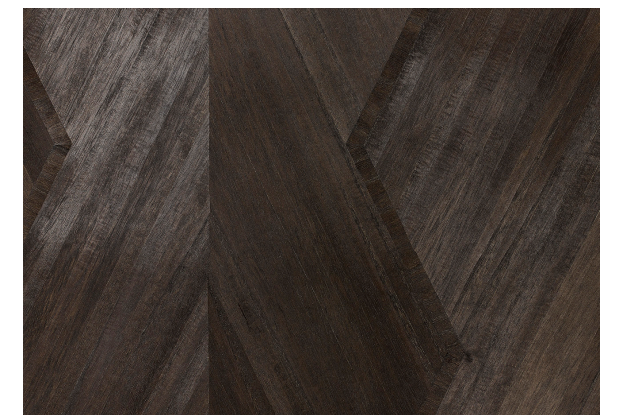

# CLARK

GREGORIUS PINEO  
×  
FAMEED KHALIQUE

CLARK-CURRENT, VCL-456  
CALDERA NIGHTSTAND II  
VALMONTE BED  
TRENT NIGHTSTAND

[GREGORIUSPINEO.COM](http://GREGORIUSPINEO.COM)

CURRANT

VCL-456

BONE

VCL-451

LINEN

VCL-452

HONEY

VCL-453

JADE

VCL-454

SLATE BLUE

VCL-455

CHOCOLATE

VCL-457

ONYX

VCL-458

36" WIDE  
SOLD IN 10 YARD INCREMENTS  
CONTENT: WOOD VENEER  
FLAMMABILITY RATING: ASTM E84 CLASS A  
CUSTOM COLORS AVAILABLE  
THIS IS A HANDMADE PRODUCT, MADE OF NATURAL MATERIALS.  
COLOR AND TEXTURE VARIATIONS ARE TO BE EXPECTED.