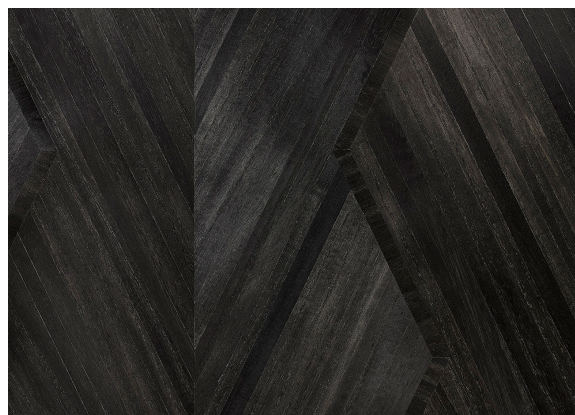

# CLARK

GREGORIUS PINEO  
×  
FAMEED KHALIQUE

CLARK-CURRENT, VCL-456  
CALDERA NIGHTSTAND II  
VALMONTE BED  
TRENT NIGHTSTAND

[GREGORIUSPINEO.COM](http://GREGORIUSPINEO.COM)

CURRANT

VCL-456

BONE

VCL-451

LINEN

VCL-452

HONEY

VCL-453

JADE

VCL-454

SLATE BLUE

VCL-455

CHOCOLATE

VCL-457

ONYX

VCL-458

36" WIDE  
SOLD IN 10 YARD INCREMENTS  
CONTENT: WOOD VENEER  
FLAMMABILITY RATING: ASTM E84 CLASS A  
CUSTOM COLORS AVAILABLE  
THIS IS A HANDMADE PRODUCT, MADE OF NATURAL MATERIALS.  
COLOR AND TEXTURE VARIATIONS ARE TO BE EXPECTED.