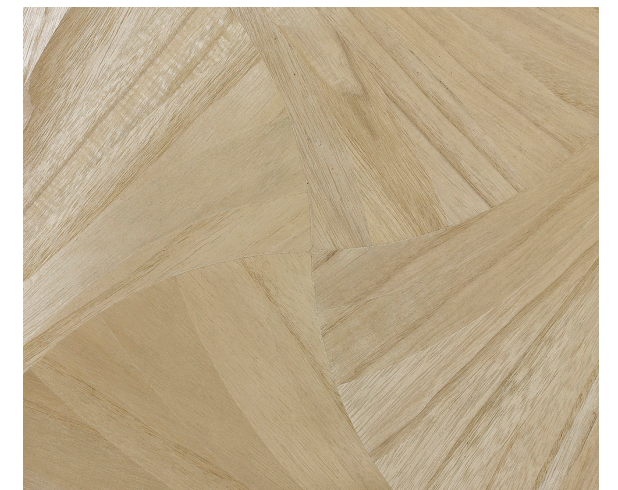

BRODERICK

GREGORIUS PINEO
×
FAMEED KHALIQUE

BRODERICK-SLATE BLUE, VBR-654
DUPRÉ CHAISE
FRIZON SIDE TABLE
LANGSTON CHEST

GREGORIUSPINEO.COM

SLATE BLUE

VBR-654

36" WIDE
SOLD IN 10 YARD INCREMENTS
CONTENT: WOOD VENEER
FLAMMABILITY RATING: ASTM E84 CLASS A

BONE

VBR-651

LINEN

VBR-652

JADE

VBR-653

CHOCOLATE

VBR-655

ONYX

VBR-656

CUSTOM COLORS AVAILABLE
THIS IS A HANDMADE PRODUCT, MADE OF NATURAL MATERIALS.
COLOR AND TEXTURE VARIATIONS ARE TO BE EXPECTED.