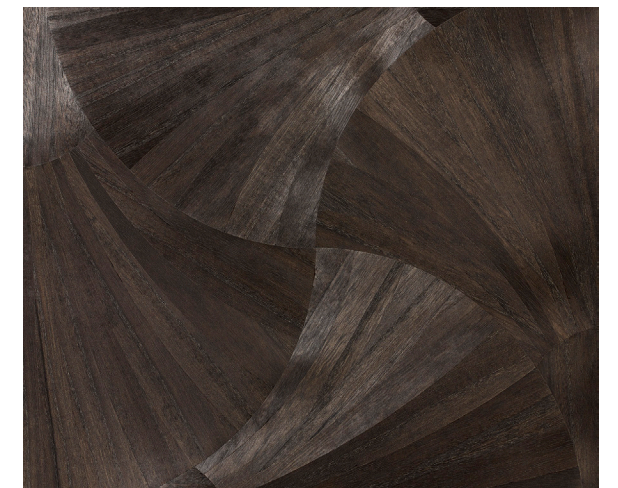

BRODERICK

GREGORIUS PINEO
×
FAMEED KHALIQUE

BRODERICK-SLATE BLUE, VBR-654
DUPRÉ CHAISE
FRIZON SIDE TABLE
LANGSTON CHEST

GREGORIUSPINEO.COM

SLATE BLUE

VBR-654

36" WIDE
SOLD IN 10 YARD INCREMENTS
CONTENT: WOOD VENEER
FLAMMABILITY RATING: ASTM E84 CLASS A

BONE

VBR-651

LINEN

VBR-652

JADE

VBR-653

CHOCOLATE

VBR-655

ONYX

VBR-656

CUSTOM COLORS AVAILABLE
THIS IS A HANDMADE PRODUCT, MADE OF NATURAL MATERIALS.
COLOR AND TEXTURE VARIATIONS ARE TO BE EXPECTED.