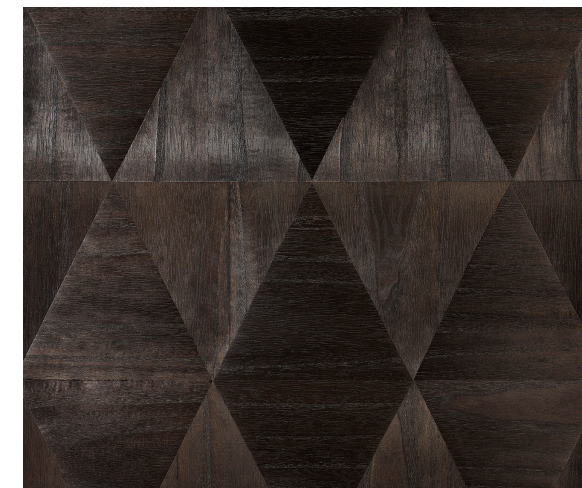

WALL

GREGORIUS PINEO
X
FAMEED KHALIQUE

AVA-HONEY, VAV-552
HALLYDAY LOUNGE CHAIR
GABRIELLE SIDE TABLE
GREGORIUSPINEO.COM

HONEY

VAV-552

LINEN

VAV-551

JADE

VAV-553

SLATE BLUE

VAV-554

CHOCOLATE

VAV-555

ONYX

VAV-556

36" WIDE
SOLD IN 10 YARD INCREMENTS
CONTENT: WOOD VENEER
FLAMMABILITY RATING: ASTM E84 CLASS A