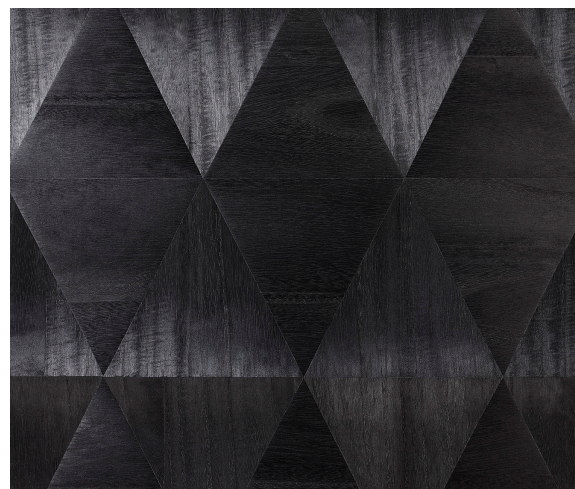

VAV-553

SLATE BLUE

VAV-554

CHOCOLATE

VAV-555

ONYX

VAV-556

36" WIDE
SOLD IN 10 YARD INCREMENTS
CONTENT: WOOD VENEER
FLAMMABILITY RATING: ASTM E84 CLASS A