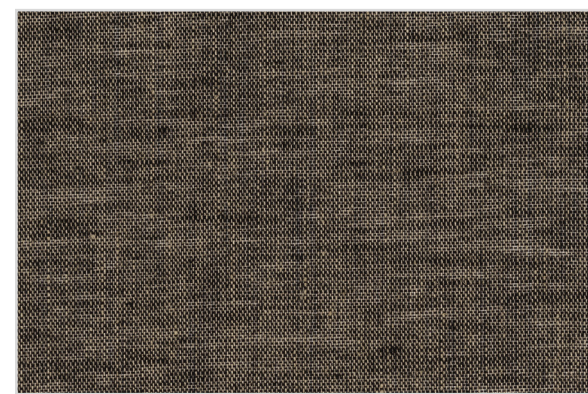

CREAM **AMA-201**

PEBBLE **AMA-202**

FEATHER **AMA-203**

TOASTED ALMOND **AMA-205**

HAZE **AMA-207**

CARAMEL **AMA-210**

TAN **AMA-204**

GREIGE **AMA-206**

JADE **AMA-209**

TOBACCO **AMA-211**

DARK KHAKI **AMA-212**

DEEP SEA **AMA-214**

OLIVE **AMA-216**

MIDNIGHT **AMA-218**

STORM CLOUD **AMA-213**

DENIM **AMA-215**

CITY LIGHTS **AMA-217**

COFFEE BEAN **AMA-219**

48" WIDE 8 YARD MINIMUM
48% LINEN, 47% WOOL, 5% MOHAIR
FLAMMABILITY RATING: CLASS C