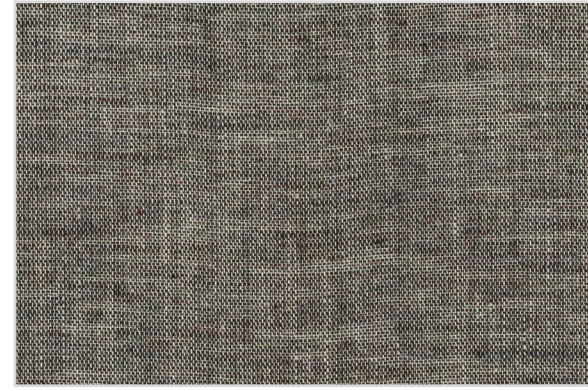

CREAM **AMA-201**

PEBBLE **AMA-202**

FEATHER **AMA-203**

TOASTED ALMOND **AMA-205**

HAZE **AMA-207**

CARAMEL **AMA-210**

TAN **AMA-204**

GREIGE **AMA-206**

JADE **AMA-209**

TOBACCO **AMA-211**

DARK KHAKI **AMA-212**

DEEP SEA **AMA-214**

OLIVE **AMA-216**

MIDNIGHT **AMA-218**

STORM CLOUD **AMA-213**

DENIM **AMA-215**

CITY LIGHTS **AMA-217**

COFFEE BEAN **AMA-219**

48" WIDE 8 YARD MINIMUM
48% LINEN, 47% WOOL, 5% MOHAIR
FLAMMABILITY RATING: CLASS C