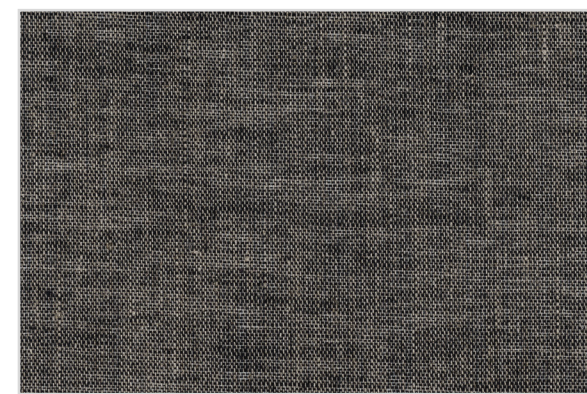

CREAM **AMA-201**

PEBBLE **AMA-202**

FEATHER **AMA-203**

TOASTED ALMOND **AMA-205**

HAZE **AMA-207**

CARAMEL **AMA-210**

TAN **AMA-204**

GREIGE **AMA-206**

JADE **AMA-209**

TOBACCO **AMA-211**

DARK KHAKI **AMA-212**

DEEP SEA **AMA-214**

OLIVE **AMA-216**

MIDNIGHT **AMA-218**

STORM CLOUD **AMA-213**

DENIM **AMA-215**

CITY LIGHTS **AMA-217**

COFFEE BEAN **AMA-219**

48" WIDE 8 YARD MINIMUM
48% LINEN, 47% WOOL, 5% MOHAIR
FLAMMABILITY RATING: CLASS C