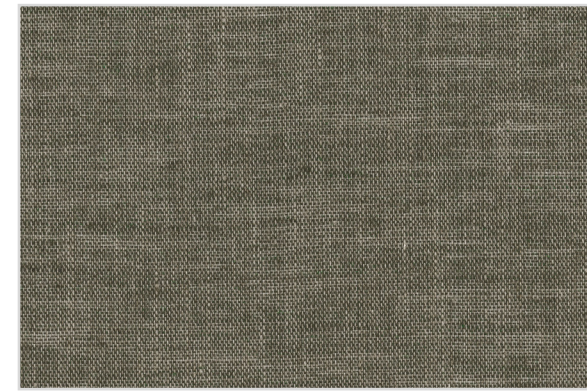

CREAM **AMA-201**

PEBBLE **AMA-202**

FEATHER **AMA-203**

TOASTED ALMOND **AMA-205**

HAZE **AMA-207**

CARAMEL **AMA-210**

TAN **AMA-204**

GREIGE **AMA-206**

JADE **AMA-209**

TOBACCO **AMA-211**

DARK KHAKI **AMA-212**

DEEP SEA **AMA-214**

OLIVE **AMA-216**

MIDNIGHT **AMA-218**

STORM CLOUD **AMA-213**

DENIM **AMA-215**

CITY LIGHTS **AMA-217**

COFFEE BEAN **AMA-219**

48" WIDE 8 YARD MINIMUM
48% LINEN, 47% WOOL, 5% MOHAIR
FLAMMABILITY RATING: CLASS C