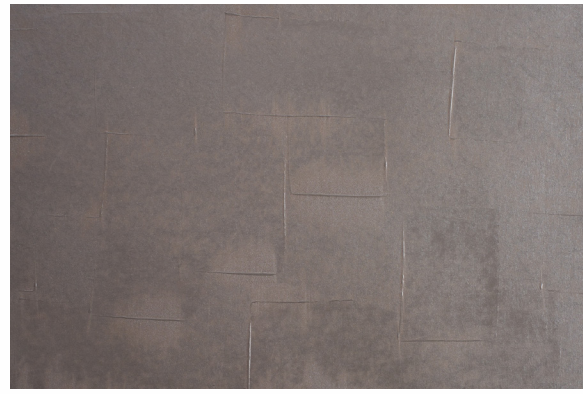

# APPIA

GREGORIUS PINEO  
×  
BOZENA

[GREGORIUSPINEO.COM](http://GREGORIUSPINEO.COM)

APPIA / APP-106 - TRAVERTINE  
ORNO DINING ARMCHAIR / SANTORINI DINING TABLE  
UTRECHT LANTERN / SAXONY SIDE CHAIR

TEAL **APP-114**

VINTAGE WHITE **APP-101**

PEARL WHITE **APP-102**

ARCTIC WHITE **APP-103**

STEEL GREY **APP-105**

LIGHT BRONZE/GOLD **APP-107**

RUST **APP-109**

ALABASTER **APP-104**

TRAVERTINE **APP-106**

AGED BRONZE **APP-108**

DARK CHOCOLATE **APP-110**

SADDLE **APP-111**

TURQUOISE **APP-113**

ICEBURG **APP-116**

OBSIDIAN **APP-118**

CELADON **APP-112**

SILVER MIST **APP-115**

MIDNIGHT/GOLD **APP-117**

30" WIDE SOLD IN 10 FOOT PANELS  
PLASTER, MARBLE DUST  
FLAMMABILITY RATING: CLASS A