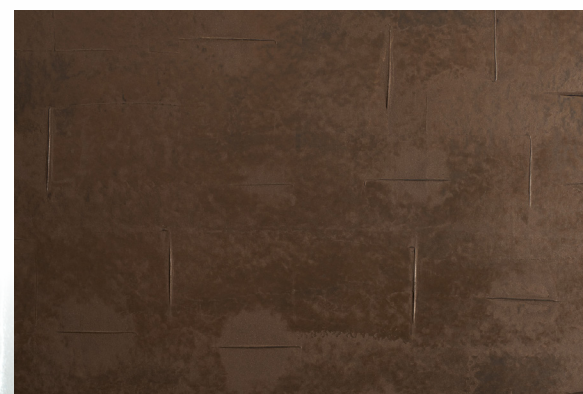

VINTAGE WHITE **APP-101**

PEARL WHITE **APP-102**

ARCTIC WHITE **APP-103**

STEEL GREY **APP-105**

LIGHT BRONZE/GOLD **APP-107**

RUST **APP-109**

ALABASTER **APP-104**

TRAVERTINE **APP-106**

AGED BRONZE **APP-108**

DARK CHOCOLATE **APP-110**

SADDLE **APP-111**

TURQUOISE **APP-113**

ICEBURG **APP-116**

OBSIDIAN **APP-118**

CELADON **APP-112**

SILVER MIST **APP-115**

MIDNIGHT/GOLD **APP-117**

30" WIDE SOLD IN 10 FOOT PANELS  
PLASTER, MARBLE DUST  
FLAMMABILITY RATING: CLASS A