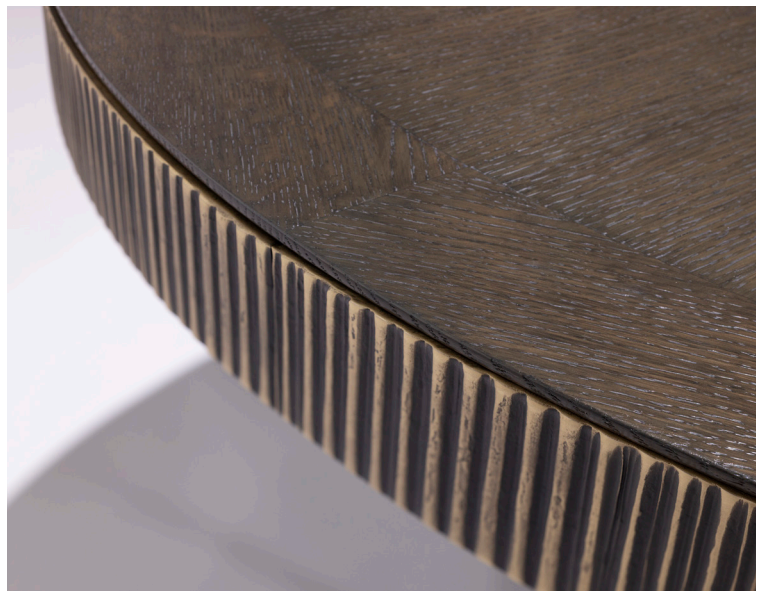

GREGORIUS PINEO

CONTINENTAL PEDESTAL TABLE

GREGORIUS PINEO

STYLE N° 3021

CONTINENTAL PEDESTAL TABLE

ROUND

48 DIAMETER X 29.5 H
3.25 THICK TOP, 18 DIAMETER BASE

54 DIAMETER X 29.5 H
3.25 THICK TOP, 21 DIAMETER BASE

60 DIAMETER X 29.5 H
3.25 THICK TOP, 23 DIAMETER BASE

72 DIAMETER X 29.5 H
3.25 THICK TOP, 28 DIAMETER BASE

OAK STAIN: DOLOMITE

METAL FROM SKY: DELOS