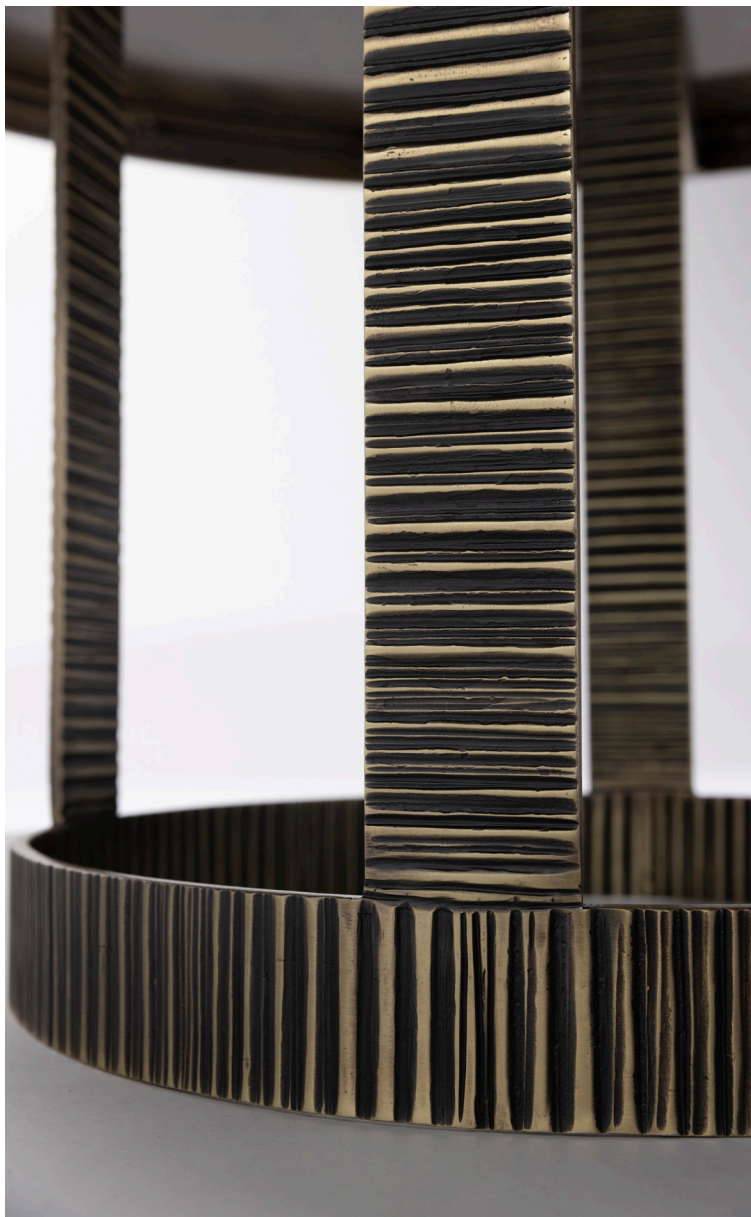

GREGORIUS PINEO

CONTINENTAL PEDESTAL TABLE

GREGORIUS PINEO

STYLE N° 3021

CONTINENTAL PEDESTAL TABLE

ROUND

48 DIAMETER X 29.5 H
3.25 THICK TOP, 18 DIAMETER BASE

54 DIAMETER X 29.5 H
3.25 THICK TOP, 21 DIAMETER BASE

60 DIAMETER X 29.5 H
3.25 THICK TOP, 23 DIAMETER BASE

72 DIAMETER X 29.5 H
3.25 THICK TOP, 28 DIAMETER BASE

OAK STAIN: DOLOMITE

METAL FROM SKY: DELOS