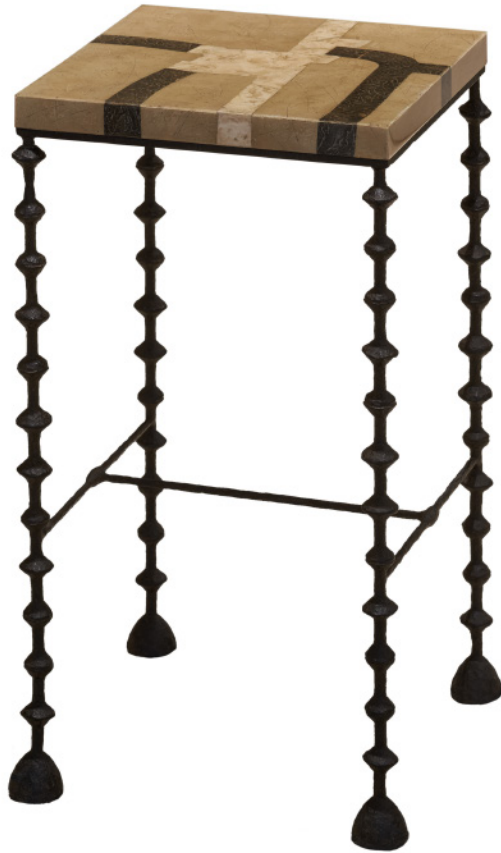

BENIN SIDE TABLE (SQUARE)

Style 3410

13 W x 13 D x 22 H

Exotic Series: Slate Grey on Zebrawood

Iron: Desert Black

BENIN SIDE TABLE (SQUARE)

Style 3410

13 W x 13 D x 22 H

Hand-Rendered Artistry: Planar - Resin

Iron: Desert Black